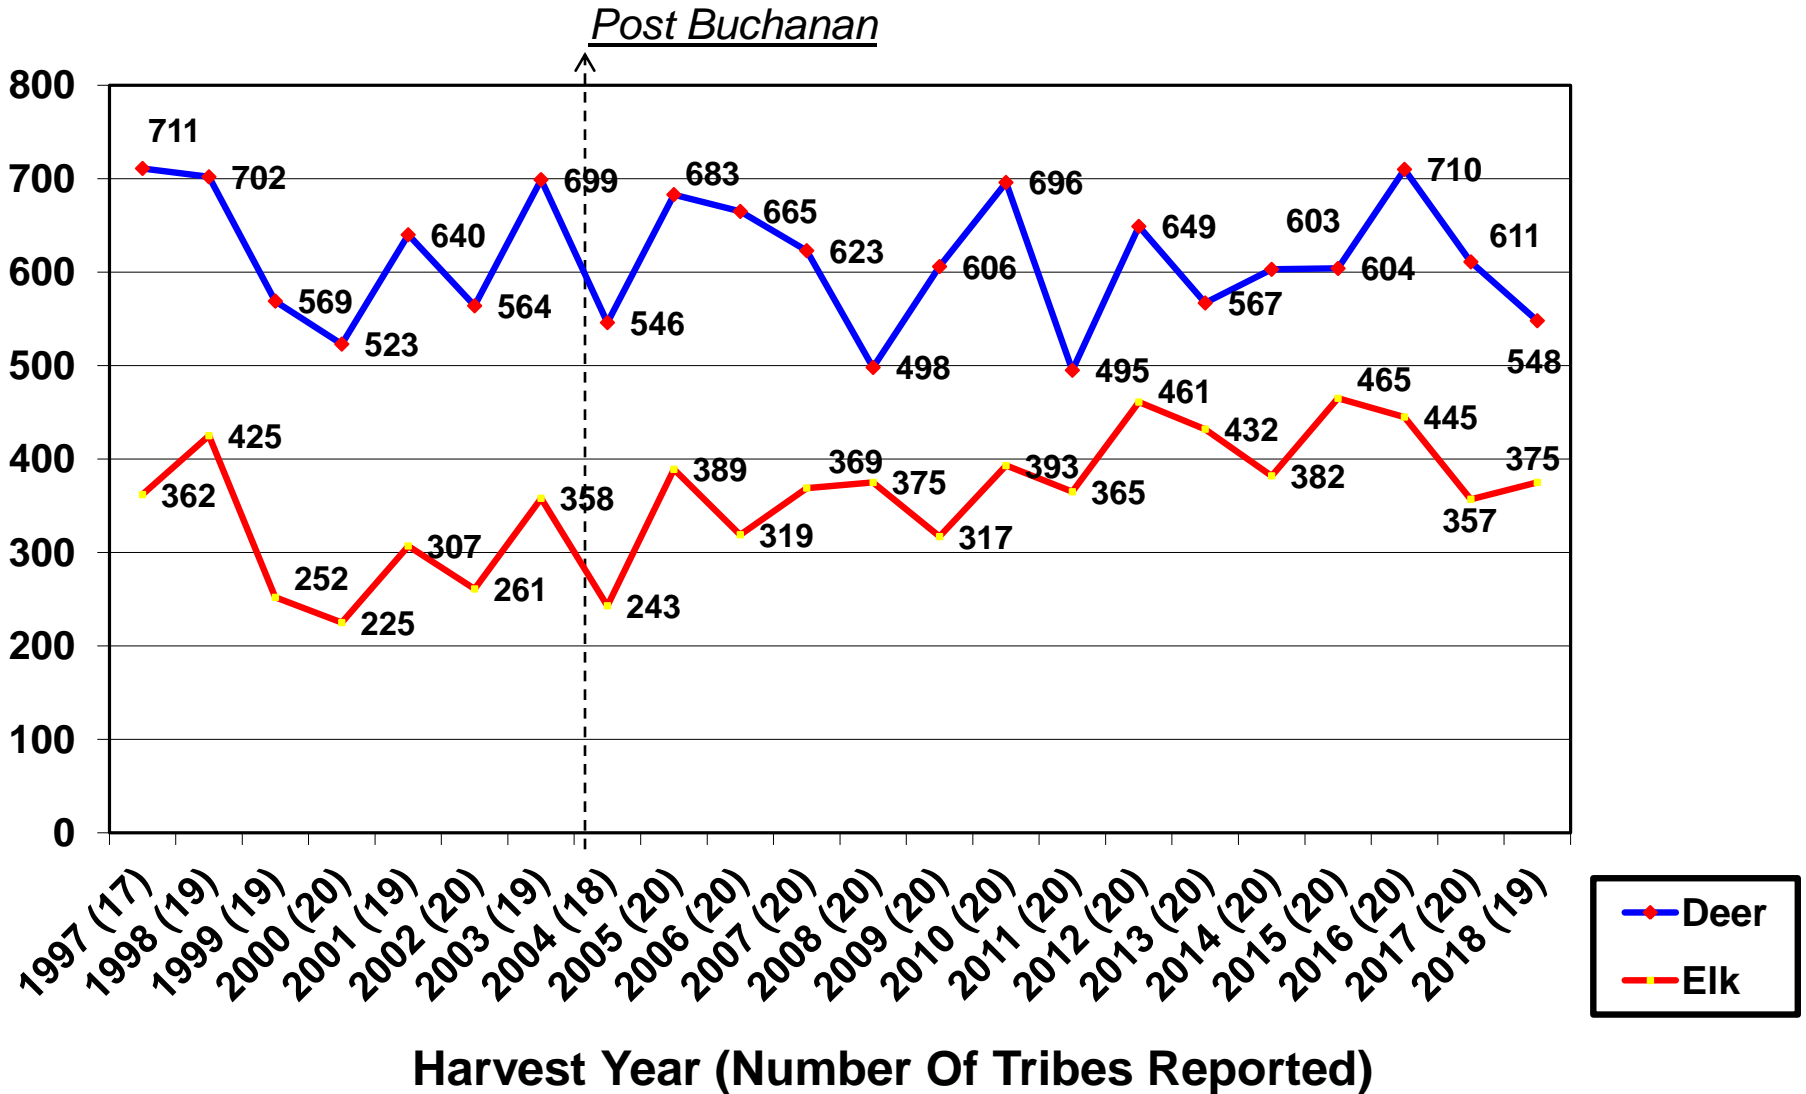

Tribal Harvest

2018 Region 1 Deer Harvest by GMU

Game Mgt. Unit Name	Game Mgt. Unit	State Buck	Tribal Buck	Total Harvest	State %	Tribal %	State Doe	Tribal Doe	Total Harvest	State %	Tribal %	State Total	Tribal Total	State %	Tribal %	Total Harvest
Sherman	101	616	0	616	100%	0%	160	0	160	100%	0%	776	0	100%	0%	776
Kelly Hill	105	231	0	231	100%	0%	63	0	63	100%	0%	294	0	100%	0%	294
Douglas	108	354	0	354	100%	0%	81	0	81	100%	0%	435	0	100%	0%	435
Aladdin	111	278	0	278	100%	0%	83	0	83	100%	0%	361	0	100%	0%	361
Selkirk	113	246	0	246	100%	0%	55	0	55	100%	0%	301	0	100%	0%	301
49 Degrees N.	117	712	0	712	100%	0%	183	0	183	100%	0%	895	0	100%	0%	895
Huckleberry	121	1413	0	1413	100%	0%	324	0	324	100%	0%	1737	0	100%	0%	1737
Mt. Spokane	124	1251	0	1251	100%	0%	725	0	725	100%	0%	1976	0	100%	0%	1976
Mica Peak	127	284	0	284	100%	0%	135	0	135	100%	0%	419	0	100%	0%	419
Cheney	130	221	0	221	100%	0%	140	0	140	100%	0%	361	0	100%	0%	361
Roosevelt	133	298	0	298	100%	0%	176	0	176	100%	0%	474	0	100%	0%	474
Harrington	136	321	0	321	100%	0%	112	0	112	100%	0%	433	0	100%	0%	433
Steptoe	139	610	0	610	100%	0%	142	0	142	100%	0%	752	0	100%	0%	752
Almota	142	431	0	431	100%	0%	133	0	133	100%	0%	564	0	100%	0%	564
Mayview	145	278	0	278	100%	0%	44	0	44	100%	0%	322	0	100%	0%	322
Prescott	149	595	0	595	100%	0%	121	0	121	100%	0%	716	0	100%	0%	716
Blue Creek	154	246	0	246	100%	0%	144	0	144	100%	0%	390	0	100%	0%	390
Mill Creek	157	0	0	0	0%	0%	0	0	0	0%	0%	0	0	0%	0%	0
Dayton	162	293	0	293	100%	0%	124	0	124	100%	0%	417	0	100%	0%	417
Marengo	163	97	0	97	100%	0%	56	0	56	100%	0%	153	0	100%	0%	153
Tucannon	166	37	0	37	100%	0%	6	0	6	100%	0%	43	0	100%	0%	43
Wenaha	169	19	0	19	100%	0%	0	0	0	0%	0%	19	0	100%	0%	19
Mountain View	172	71	0	71	100%	0%	15	0	15	100%	0%	86	0	100%	0%	86
Lick Creek	175	48	0	48	100%	0%	0	0	0	0%	0%	48	0	100%	0%	48
Peola	178	248	0	248	100%	0%	58	0	58	100%	0%	306	0	100%	0%	306
Couse	181	174	0	174	100%	0%	54	0	54	100%	0%	228	0	100%	0%	228
Grande Ronde	186	54	0	54	100%	0%	5	0	5	100%	0%	59	0	100%	0%	59
Total		9426	0	9426	100%	0%	3139	0	3139	100%	0%	12565	0	100%	0%	12565