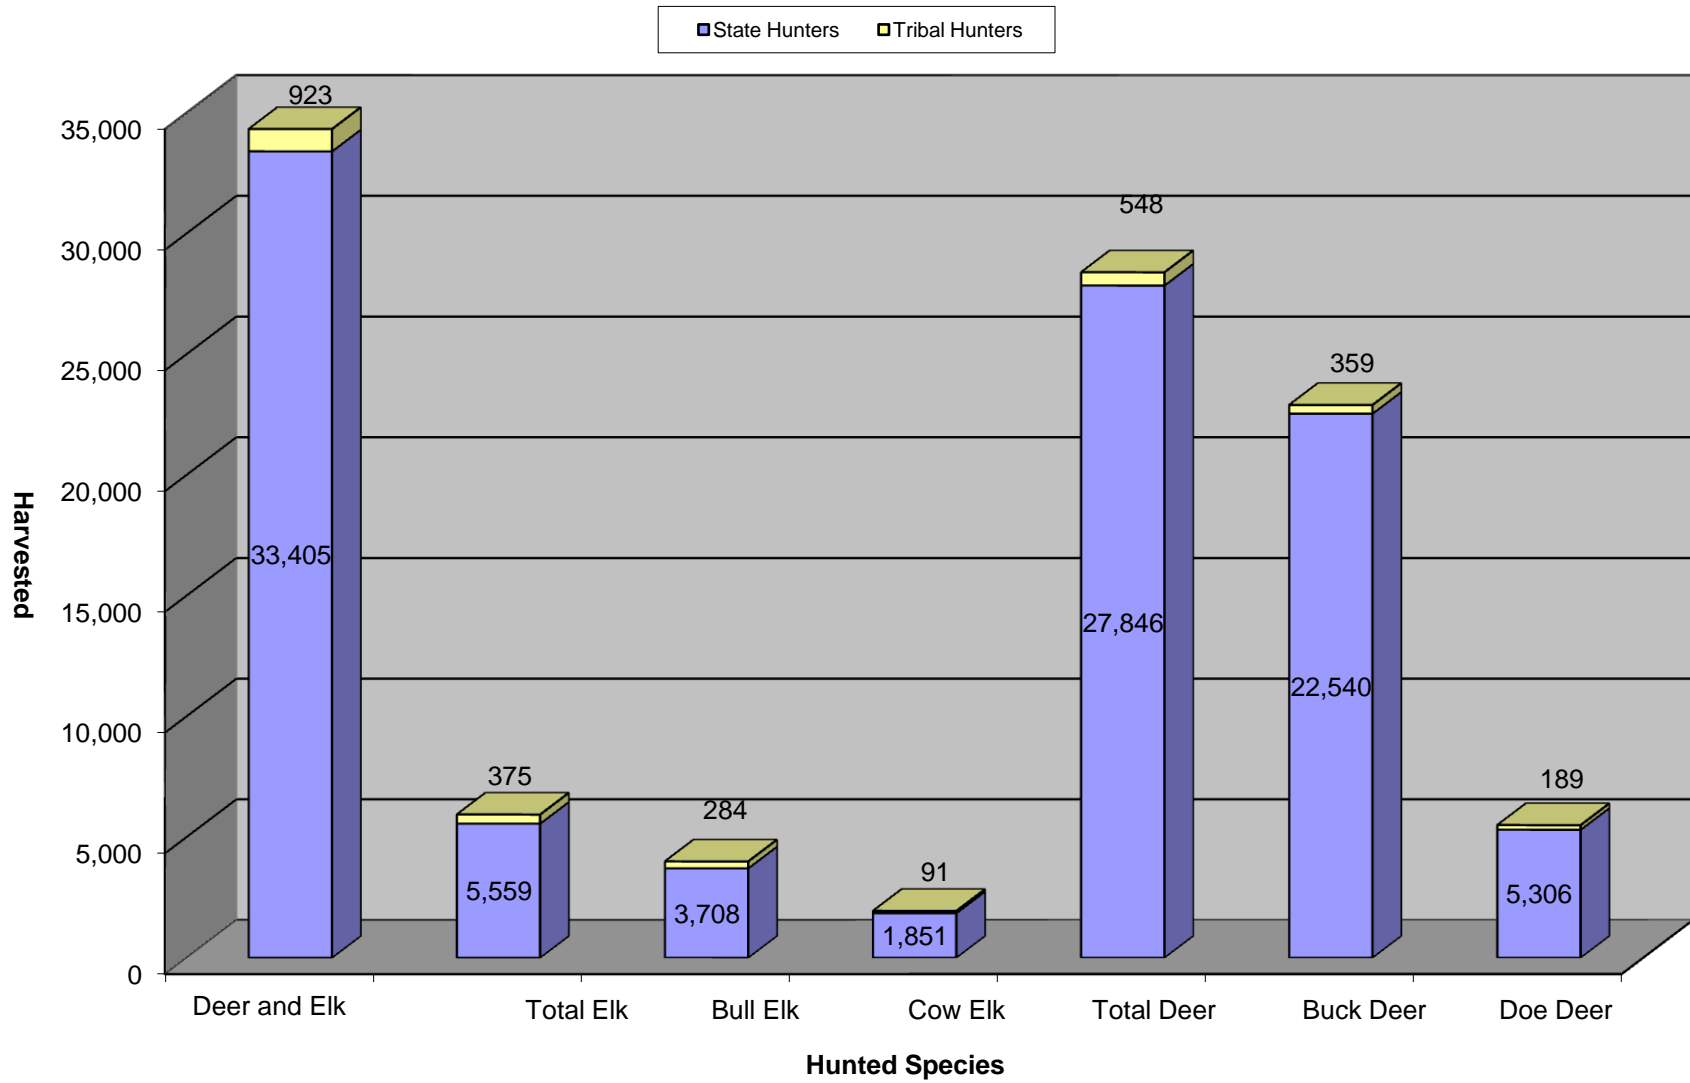

2018 Harvest Data