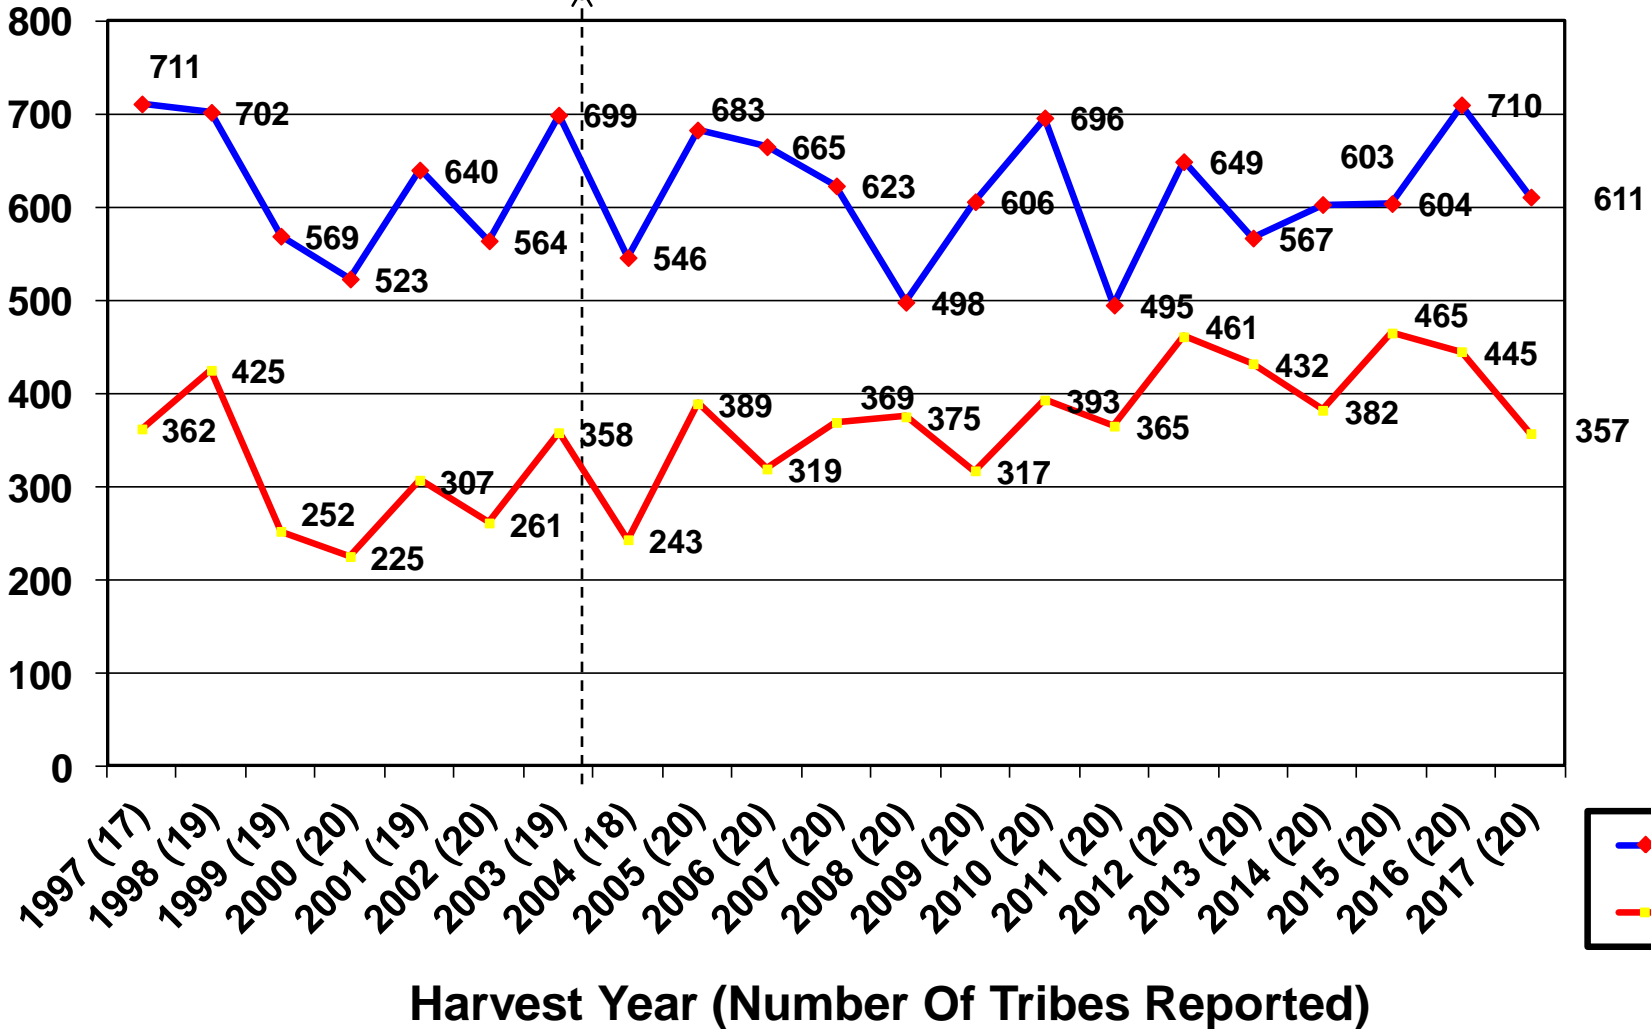

- Tribal harvest for the 2017 season is representative of 20 of the 20 member NWIFC western Washington Treaty Tribes.

Nisqually Tribe	Puyallup Tribe	Muckleshoot Tribe
Hoh Tribe	Squaxin Island Tribe	Upper Skagit Tribe
Stillaguamish Tribe	Lummi Tribe	Nooksack Tribe
Tulalip Tribe	Sauk-Suiattle Tribe	Suquamish Tribe
Quinault Tribe	Skokomish Tribe	Jamestown S’Klallam Tribe
Port Gamble Tribe	Makah Tribe	Quileute Tribe
Swinomish Tribe	Lower Elwha Klallam Tribe	

- Tribal harvest data within this report is reflective of the above listed tribes and does not account for harvest by other tribes with off reservation hunting rights.
- Tribal harvest information is based upon the Northwest Indian Fisheries Commission Tribal Harvest Database. State harvest was derived from Washington Department of Fish and Wildlife 2017 Game Harvest Report.¹
- The following spreadsheets represent state and tribal deer and elk harvest by GMU for the 2017 hunting season. The following data is broken down by hunter group (state or tribal), sex (buck/doe or bull/cow), percent harvest by sex, total harvest by hunter group and combined hunter group harvest.
- State harvest is representative of statewide general seasons and special permit seasons as reported. Animals harvested under the wildlife damage prevention program are not included in this data.
- **Unknown Harvest:** There was one deer harvested with an unknown sex and an unknown GMU. There was one buck deer harvested from an unknown GMU.

1. Washington Department of Fish and Wildlife Data extracted from the 2017 Game Harvest report represents harvest data as reported online April 26, 2018.

2017 Harvest Data

Tribal Harvest

Post Buchanan

2017 Region 1 Deer Harvest by GMU