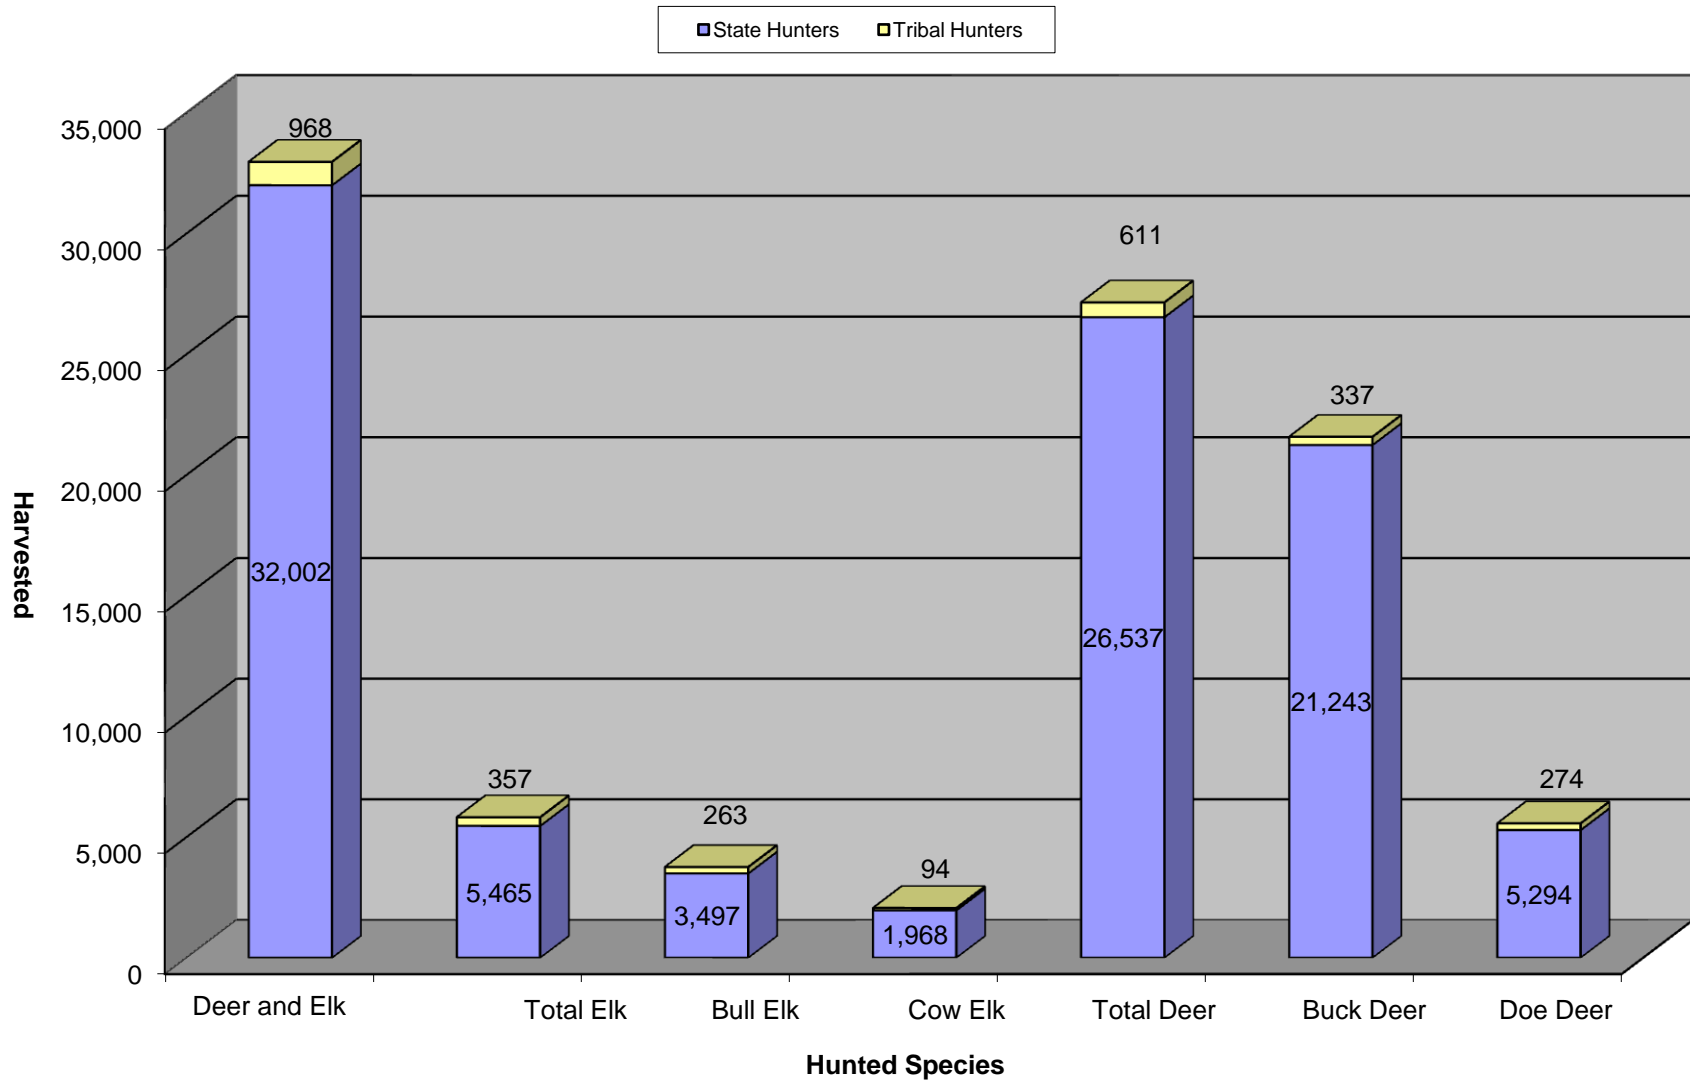

2017 Harvest Data