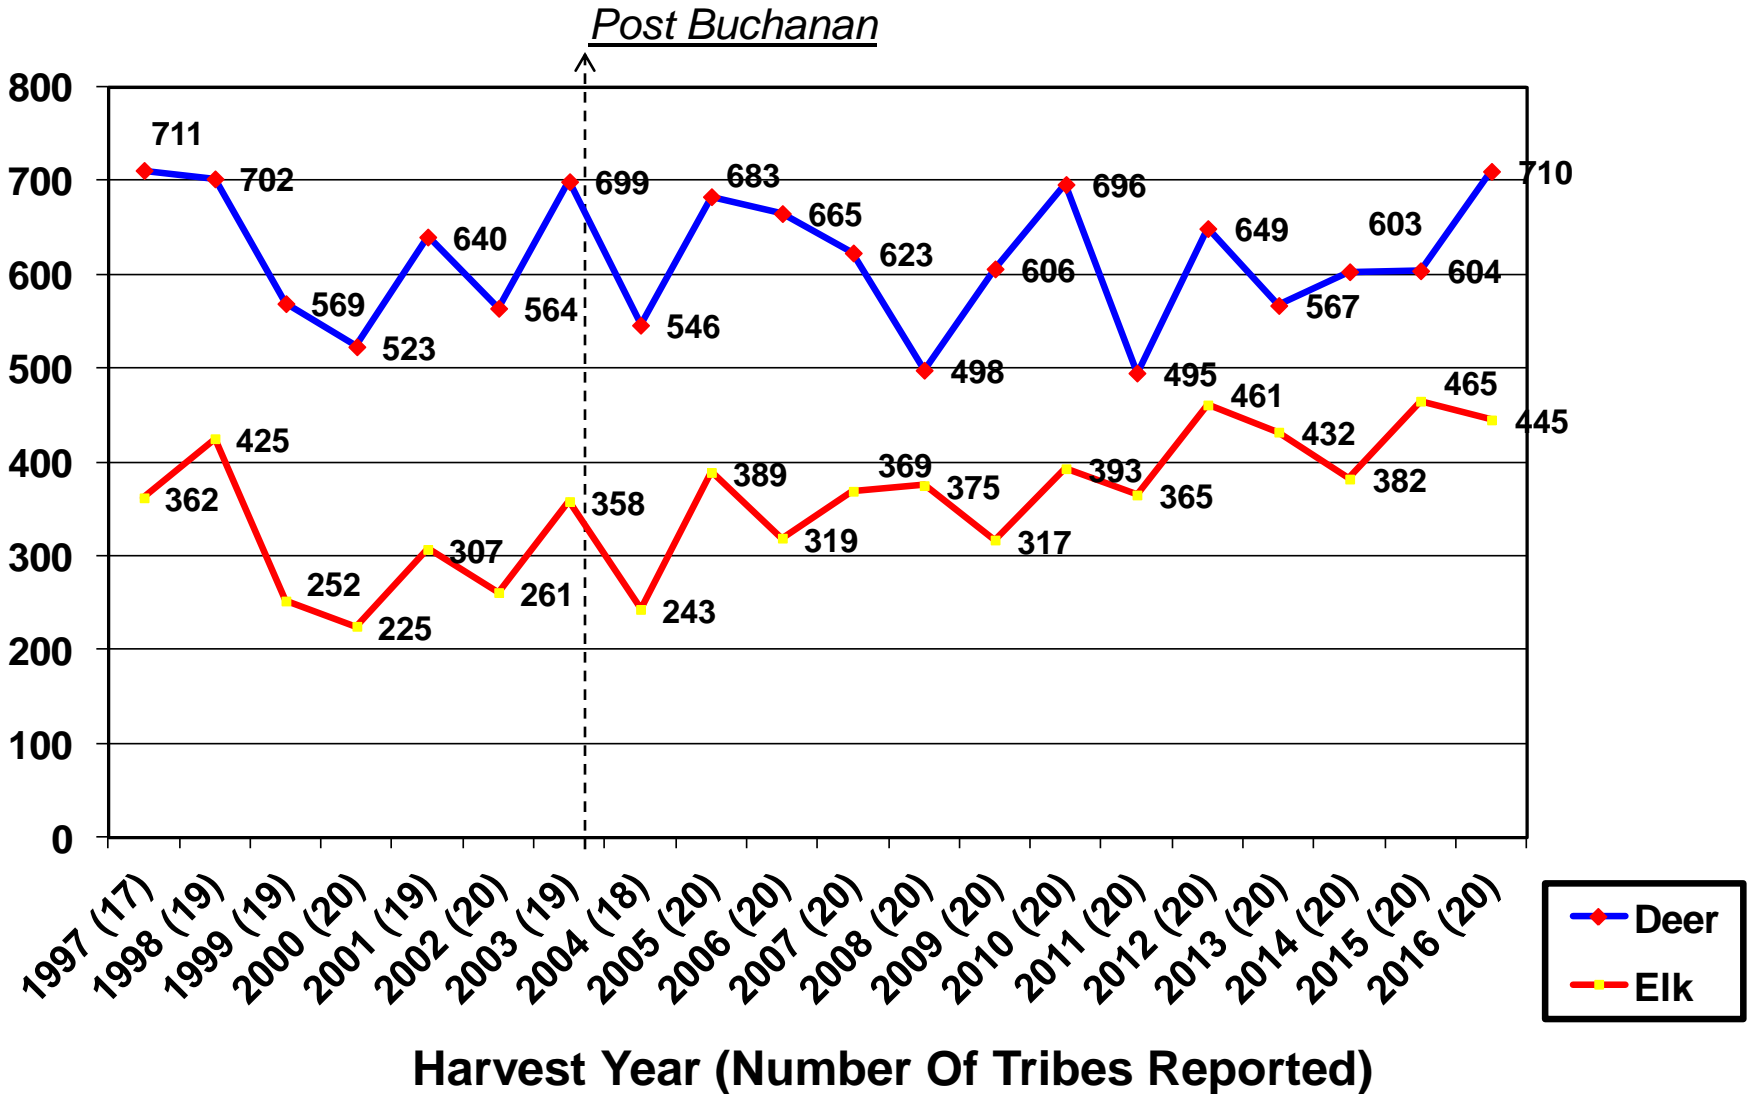

Tribal Harvest