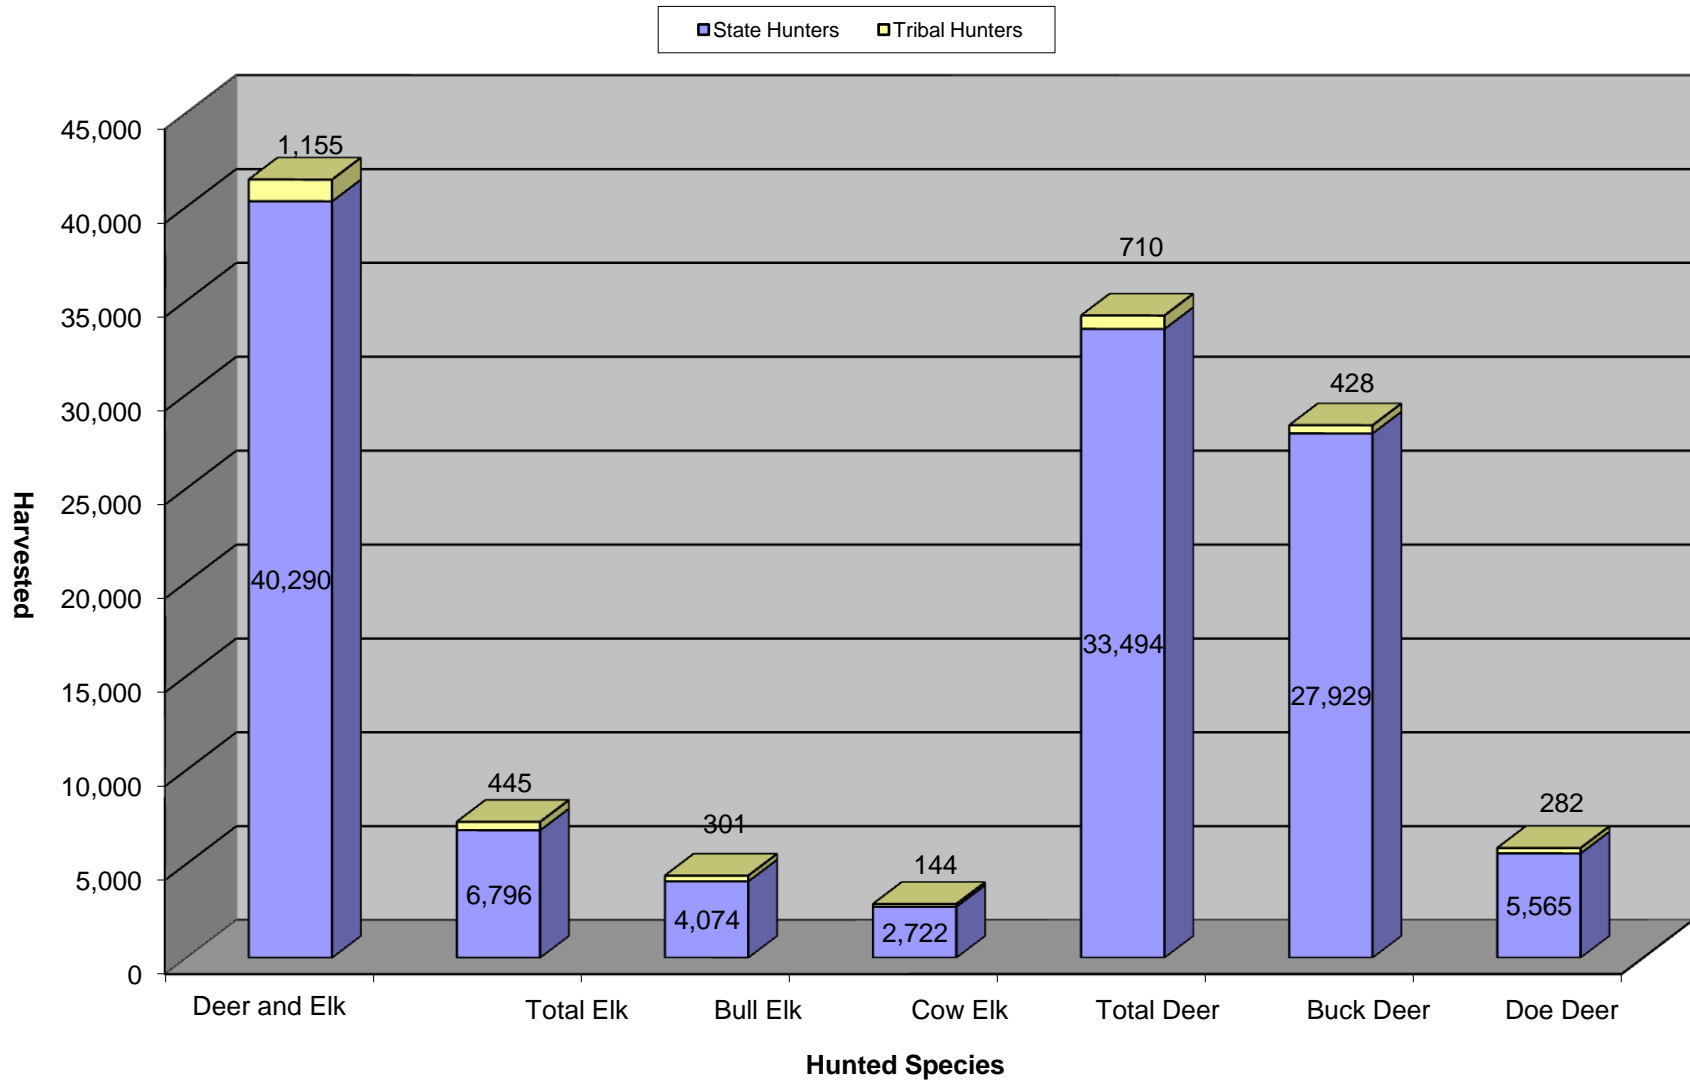

Northwest Indian Fisheries Commission

2016

Big Game Harvest Report Western Washington Treaty Tribes

*6730 Martin Way E.
Olympia, Washington 98516*

2016 Deer and Elk Harvest by Game Management Unit

- Tribal harvest for the 2016 season is representative of 20 of the 20 member NWIFC western Washington Treaty Tribes.

Nisqually Tribe	Puyallup Tribe	Muckleshoot Tribe
Hoh Tribe	Squaxin Island Tribe	Upper Skagit Tribe
Stillaguamish Tribe	Lummi Tribe	Nooksack Tribe
Tulalip Tribe	Sauk-Suiattle Tribe	Suquamish Tribe
Quinault Tribe	Skokomish Tribe	Jamestown S'Klallam Tribe
Port Gamble Tribe	Makah Tribe	Quileute Tribe
Swinomish Tribe	Lower Elwha Klallam Tribe	

- Tribal harvest data within this report is reflective of the above listed tribes and does not account for harvest by other tribes with off reservation hunting rights.
- Tribal harvest information is based upon the Northwest Indian Fisheries Commission Tribal Harvest Database. State harvest was derived from Washington Department of Fish and Wildlife 2016 Game Harvest Report.¹
- The following spreadsheets represent state and tribal deer and elk harvest by GMU for the 2016 hunting season. The following data is broken down by hunter group (state or tribal), sex (buck/doe or bull/cow), percent harvest by sex, total harvest by hunter group and combined hunter group harvest.
- State harvest is representative of statewide general seasons and special permit seasons as reported. Animals harvested under the wildlife damage prevention program are not included in this data.
- **Unknown Harvest:** There was 1 buck, 2 does and 3 deer with unknown sex reported from unknown GMUs. Additionally, there was 4 bulls and 2 cows reported from unknown GMUs.

1. Washington Department of Fish and Wildlife Data extracted from the 2016 Game Harvest report represents harvest data as reported online June 1, 2017.

Tribal Harvest

2016 Harvest Data

2016 Region 1 Deer Harvest by GMU