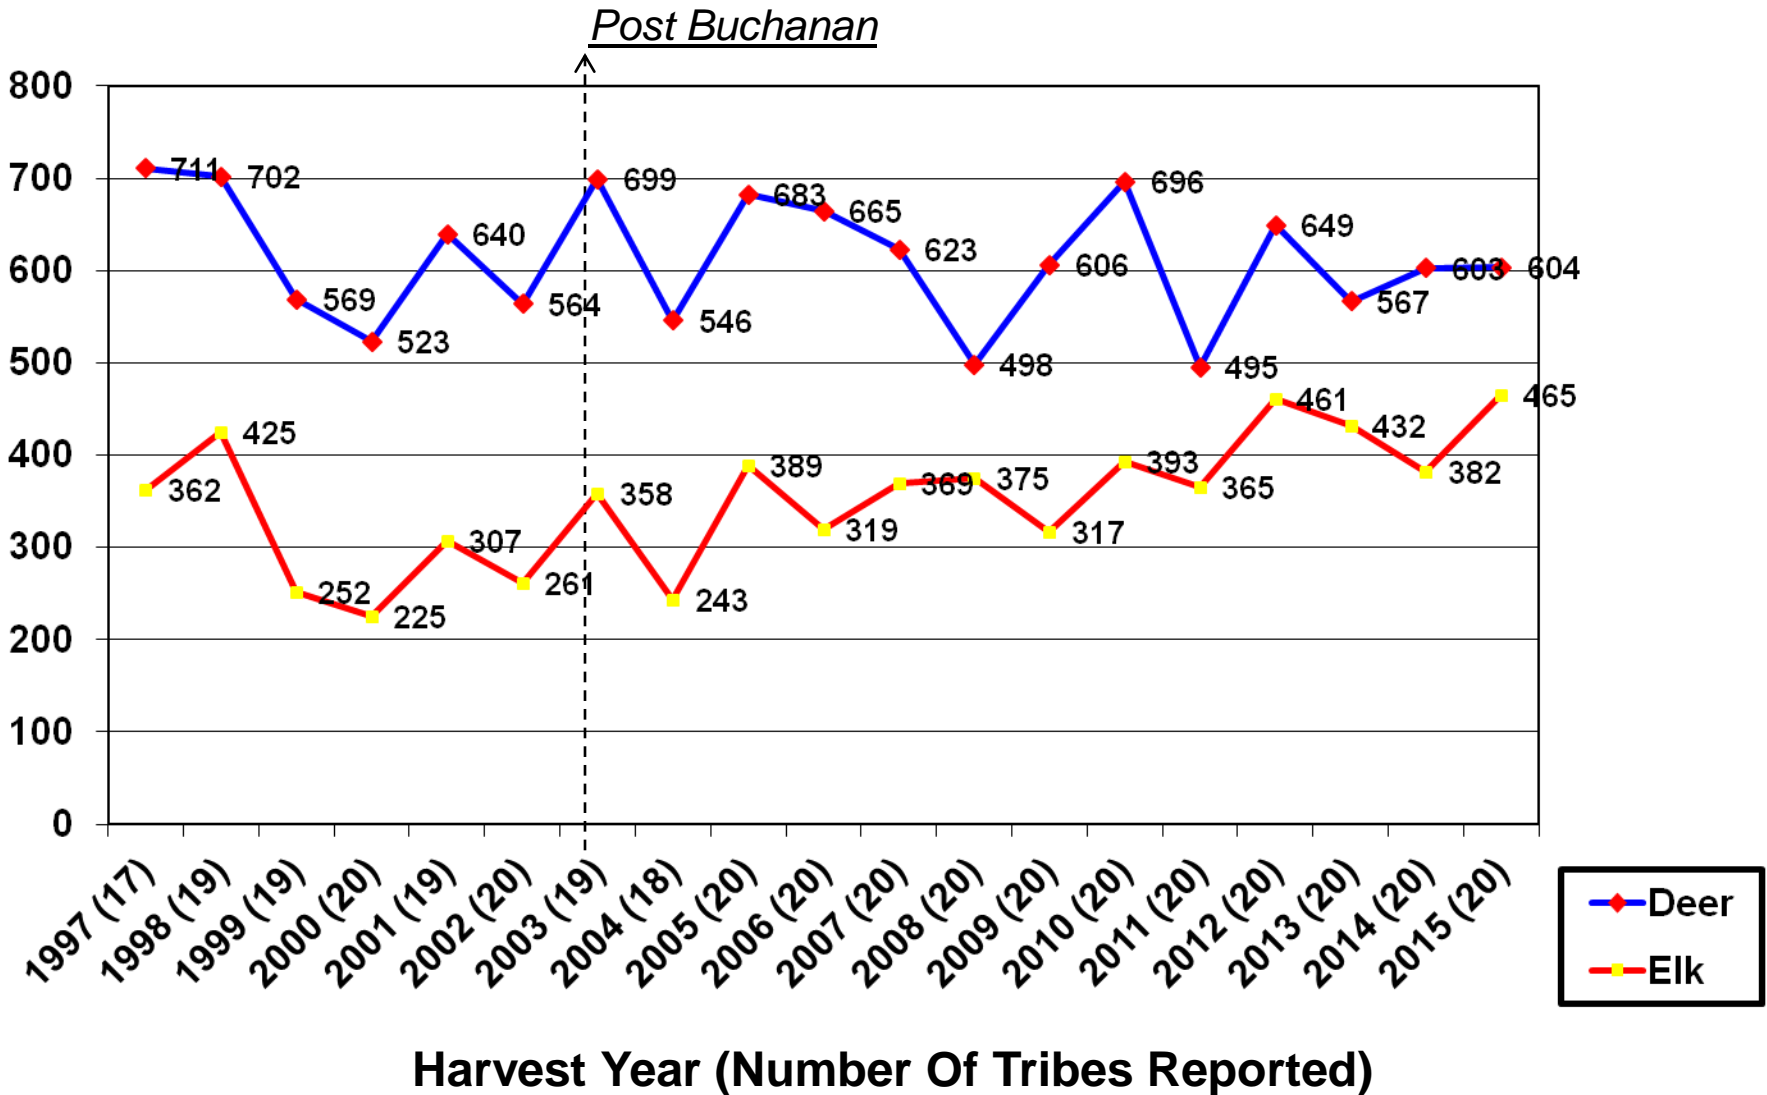

Tribal Harvest