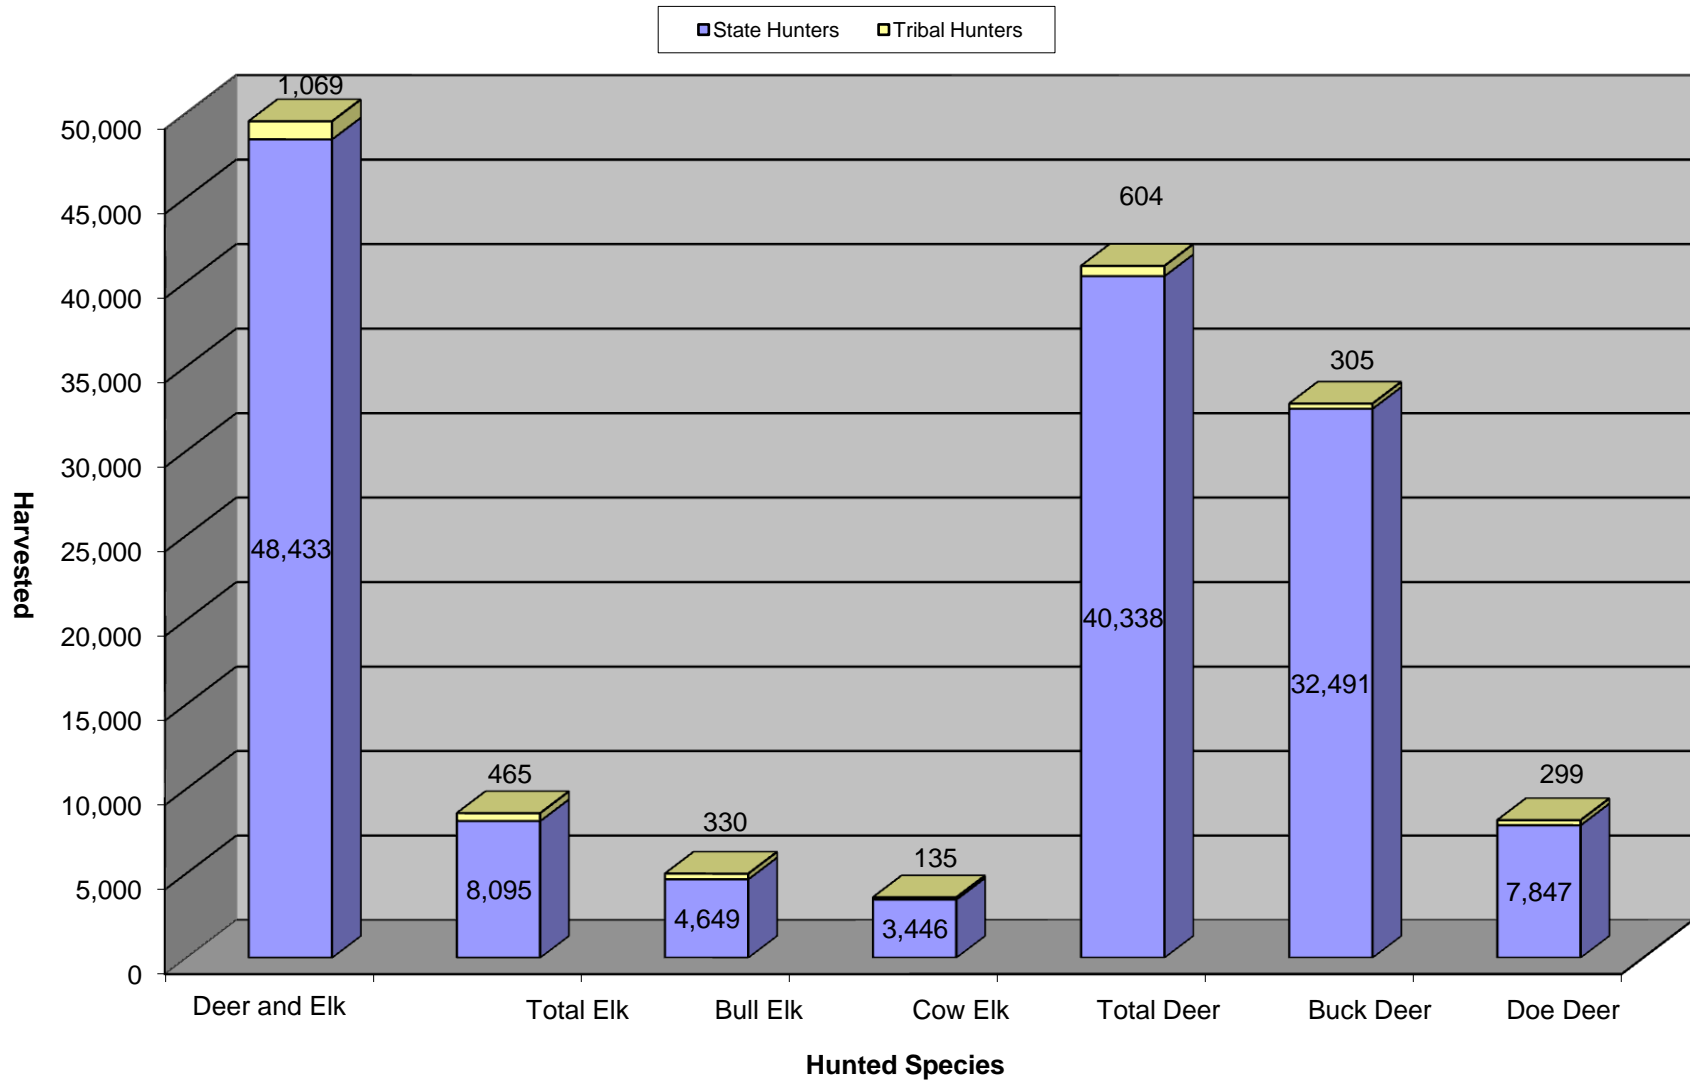

2015 Harvest Data

2015 Region 1 Deer Harvest by GMU

Game Mgt. Unit Name	Game Mgt. Unit	State Buck	Tribal Buck	Total Harvest	State %	Tribal %	State Doe	Tribal Doe	Total Harvest	State %	Tribal %	State Total	Tribal Total	State %	Tribal %	Total Harvest
Sherman	101	944	0	944	100%	0%	525	0	525	100%	0%	1469	0	100%	0%	1469
Kelly Hill	105	307	0	307	100%	0%	93	0	93	100%	0%	400	0	100%	0%	400
Douglas	108	419	0	419	100%	0%	101	0	101	100%	0%	520	0	100%	0%	520
Aladdin	111	460	0	460	100%	0%	118	0	118	100%	0%	578	0	100%	0%	578
Selkirk	113	457	0	457	100%	0%	124	0	124	100%	0%	581	0	100%	0%	581
49 Degrees N.	117	1412	0	1412	100%	0%	413	0	413	100%	0%	1825	0	100%	0%	1825
Huckleberry	121	2091	0	2091	100%	0%	526	0	526	100%	0%	2617	0	100%	0%	2617
Mt. Spokane	124	1863	0	1863	100%	0%	803	0	803	100%	0%	2666	0	100%	0%	2666
Mica Peak	127	357	0	357	100%	0%	156	0	156	100%	0%	513	0	100%	0%	513
Cheney	130	351	0	351	100%	0%	221	0	221	100%	0%	572	0	100%	0%	572
Roosevelt	133	463	0	463	100%	0%	232	0	232	100%	0%	695	0	100%	0%	695
Harrington	136	388	0	388	100%	0%	90	0	90	100%	0%	478	0	100%	0%	478
Steptoe	139	610	0	610	100%	0%	233	0	233	100%	0%	843	0	100%	0%	843
Almota	142	517	0	517	100%	0%	149	0	149	100%	0%	666	0	100%	0%	666
Mayview	145	227	0	227	100%	0%	66	0	66	100%	0%	293	0	100%	0%	293
Prescott	149	591	0	591	100%	0%	122	0	122	100%	0%	713	0	100%	0%	713
Blue Creek	154	276	0	276	100%	0%	157	0	157	100%	0%	433	0	100%	0%	433
Mill Creek	157	1	0	1	100%	0%	0	0	0	0%	0%	1	0	100%	0%	1
Dayton	162	389	0	389	100%	0%	113	0	113	100%	0%	502	0	100%	0%	502
Marengo	163	100	0	100	100%	0%	46	0	46	100%	0%	146	0	100%	0%	146
Tucannon	166	118	0	118	100%	0%	20	0	20	100%	0%	138	0	100%	0%	138
Wenaha	169	49	0	49	100%	0%	0	0	0	0%	0%	49	0	100%	0%	49
Mountain View	172	96	0	96	100%	0%	14	0	14	100%	0%	110	0	100%	0%	110
Lick Creek	175	64	0	64	100%	0%	2	0	2	100%	0%	66	0	100%	0%	66
Peola	178	242	0	242	100%	0%	76	0	76	100%	0%	318	0	100%	0%	318
Couse	181	213	0	213	100%	0%	40	0	40	100%	0%	253	0	100%	0%	253
Grande Ronde	186	57	0	57	100%	0%	1	0	1	100%	0%	58	0	100%	0%	58
Total		13062	0	13062	100%	0%	4441	0	4441	100%	0%	17503	0	100%	0%	17503