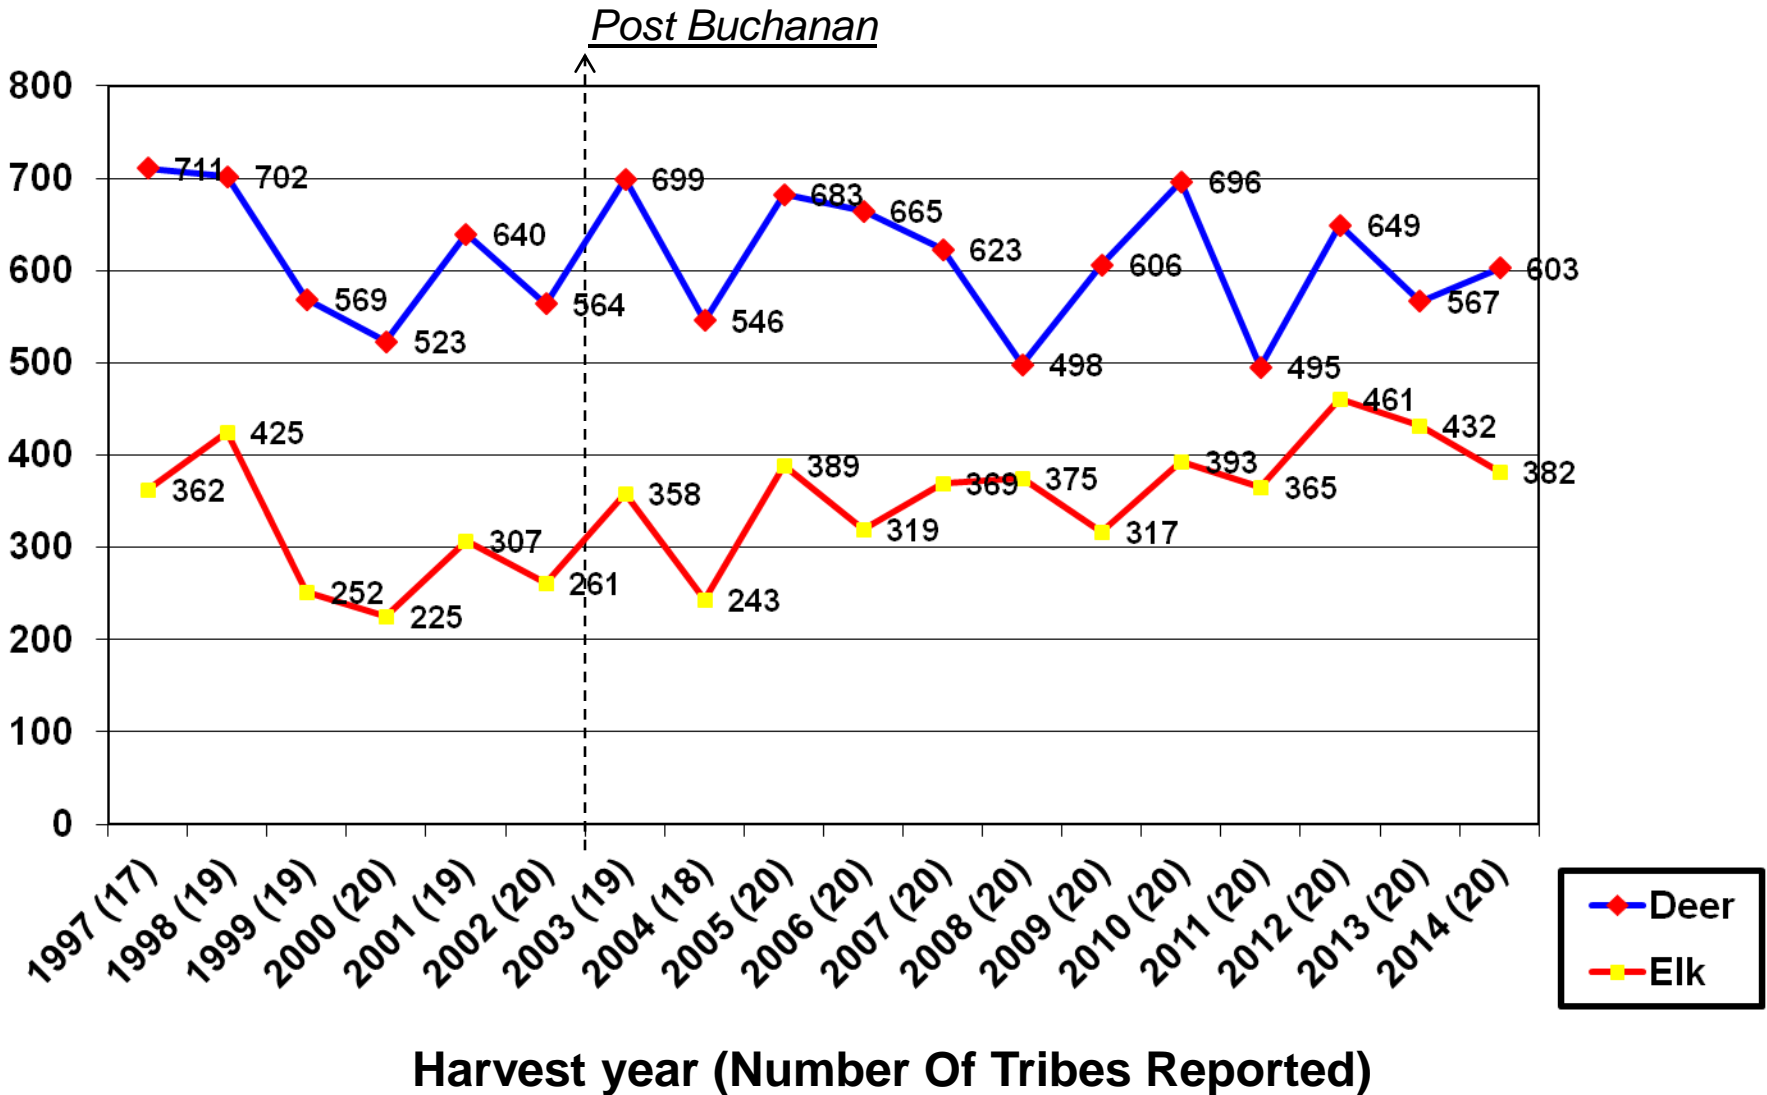

Tribal Harvest