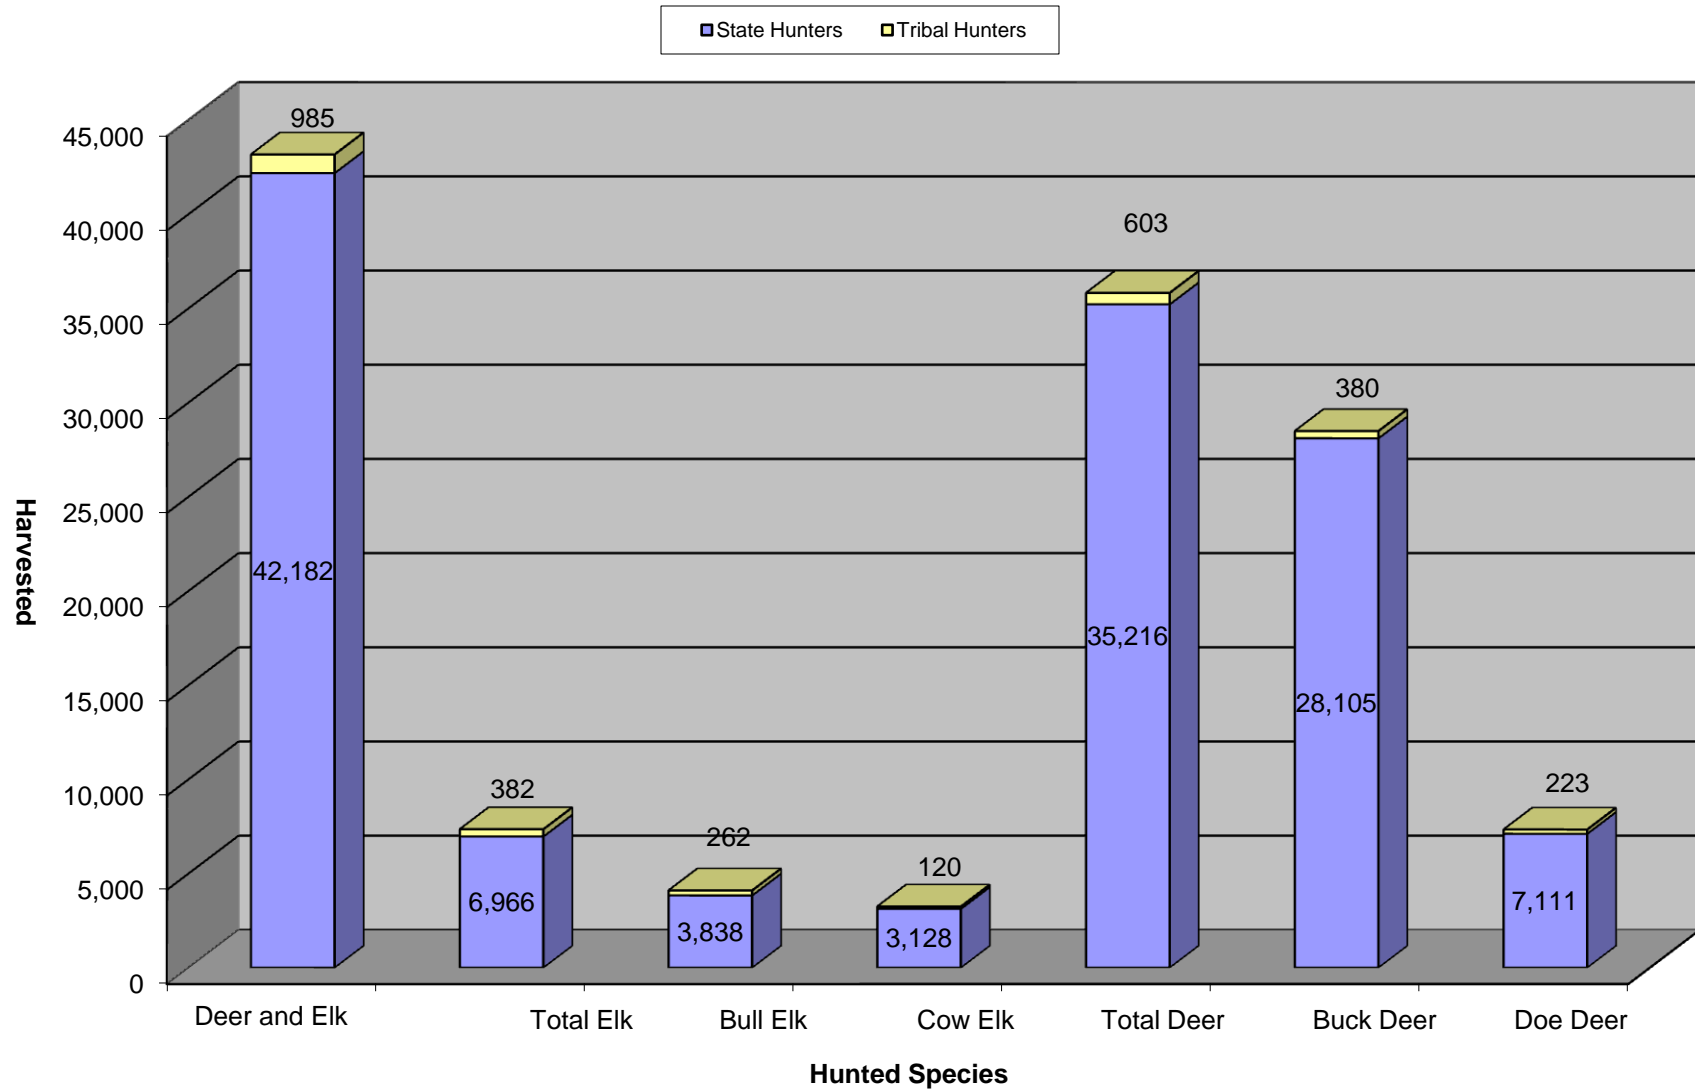

2014 Harvest Data

2014 Region 1 Deer Harvest by GMU

Game Mgt. Unit Name	Game Mgt. Unit	State Buck	Tribal Buck	Total Harvest	State %	Tribal %	State Doe	Tribal Doe	Total Harvest	State %	Tribal %	State Total	Tribal Total	State %	Tribal %	Total Harvest
Sherman	101	880	0	880	100%	0%	298	0	298	100%	0%	1178	0	100%	0%	1178
Kelly Hill	105	294	0	294	100%	0%	54	0	54	100%	0%	348	0	100%	0%	348
Douglas	108	378	0	378	100%	0%	50	0	50	100%	0%	428	0	100%	0%	428
Aladdin	111	476	0	476	100%	0%	73	0	73	100%	0%	549	0	100%	0%	549
Selkirk	113	387	0	387	100%	0%	44	0	44	100%	0%	431	0	100%	0%	431
49 Degrees N.	117	800	0	800	100%	0%	226	0	226	100%	0%	1026	0	100%	0%	1026
Huckleberry	121	1275	0	1275	100%	0%	353	0	353	100%	0%	1628	0	100%	0%	1628
Mt. Spokane	124	2107	0	2107	100%	0%	817	0	817	100%	0%	2924	0	100%	0%	2924
Mica Peak	127	397	0	397	100%	0%	219	0	219	100%	0%	616	0	100%	0%	616
Cheney	130	518	0	518	100%	0%	281	0	281	100%	0%	799	0	100%	0%	799
Roosevelt	133	486	0	486	100%	0%	151	0	151	100%	0%	637	0	100%	0%	637
Harrington	136	473	0	473	100%	0%	110	0	110	100%	0%	583	0	100%	0%	583
Steptoe	139	910	0	910	100%	0%	310	0	310	100%	0%	1220	0	100%	0%	1220
Almota	142	653	0	653	100%	0%	170	0	170	100%	0%	823	0	100%	0%	823
Mayview	145	345	0	345	100%	0%	84	0	84	100%	0%	429	0	100%	0%	429
Prescott	149	693	0	693	100%	0%	98	0	98	100%	0%	791	0	100%	0%	791
Blue Creek	154	225	0	225	100%	0%	160	0	160	100%	0%	385	0	100%	0%	385
Mill Creek	157	0	0	0	0%	0%	0	0	0	0%	0%	0	0	0%	0%	0
Dayton	162	346	0	346	100%	0%	135	0	135	100%	0%	481	0	100%	0%	481
Marengo	163	111	0	111	100%	0%	45	0	45	100%	0%	156	0	100%	0%	156
Tucannon	166	110	0	110	100%	0%	15	0	15	100%	0%	125	0	100%	0%	125
Wenaha	169	40	0	40	100%	0%	0	0	0	0%	0%	40	0	100%	0%	40
Mountain View	172	68	0	68	100%	0%	9	0	9	100%	0%	77	0	100%	0%	77
Lick Creek	175	75	0	75	100%	0%	1	0	1	100%	0%	76	0	100%	0%	76
Peola	178	231	0	231	100%	0%	64	0	64	100%	0%	295	0	100%	0%	295
Couse	181	208	0	208	100%	0%	24	0	24	100%	0%	232	0	100%	0%	232
Grande Ronde	186	34	0	34	100%	0%	0	0	0	0%	0%	34	0	100%	0%	34
Total		12520	0	12520	100%	0%	3791	0	3791	100%	0%	16311	0	100%	0%	16311