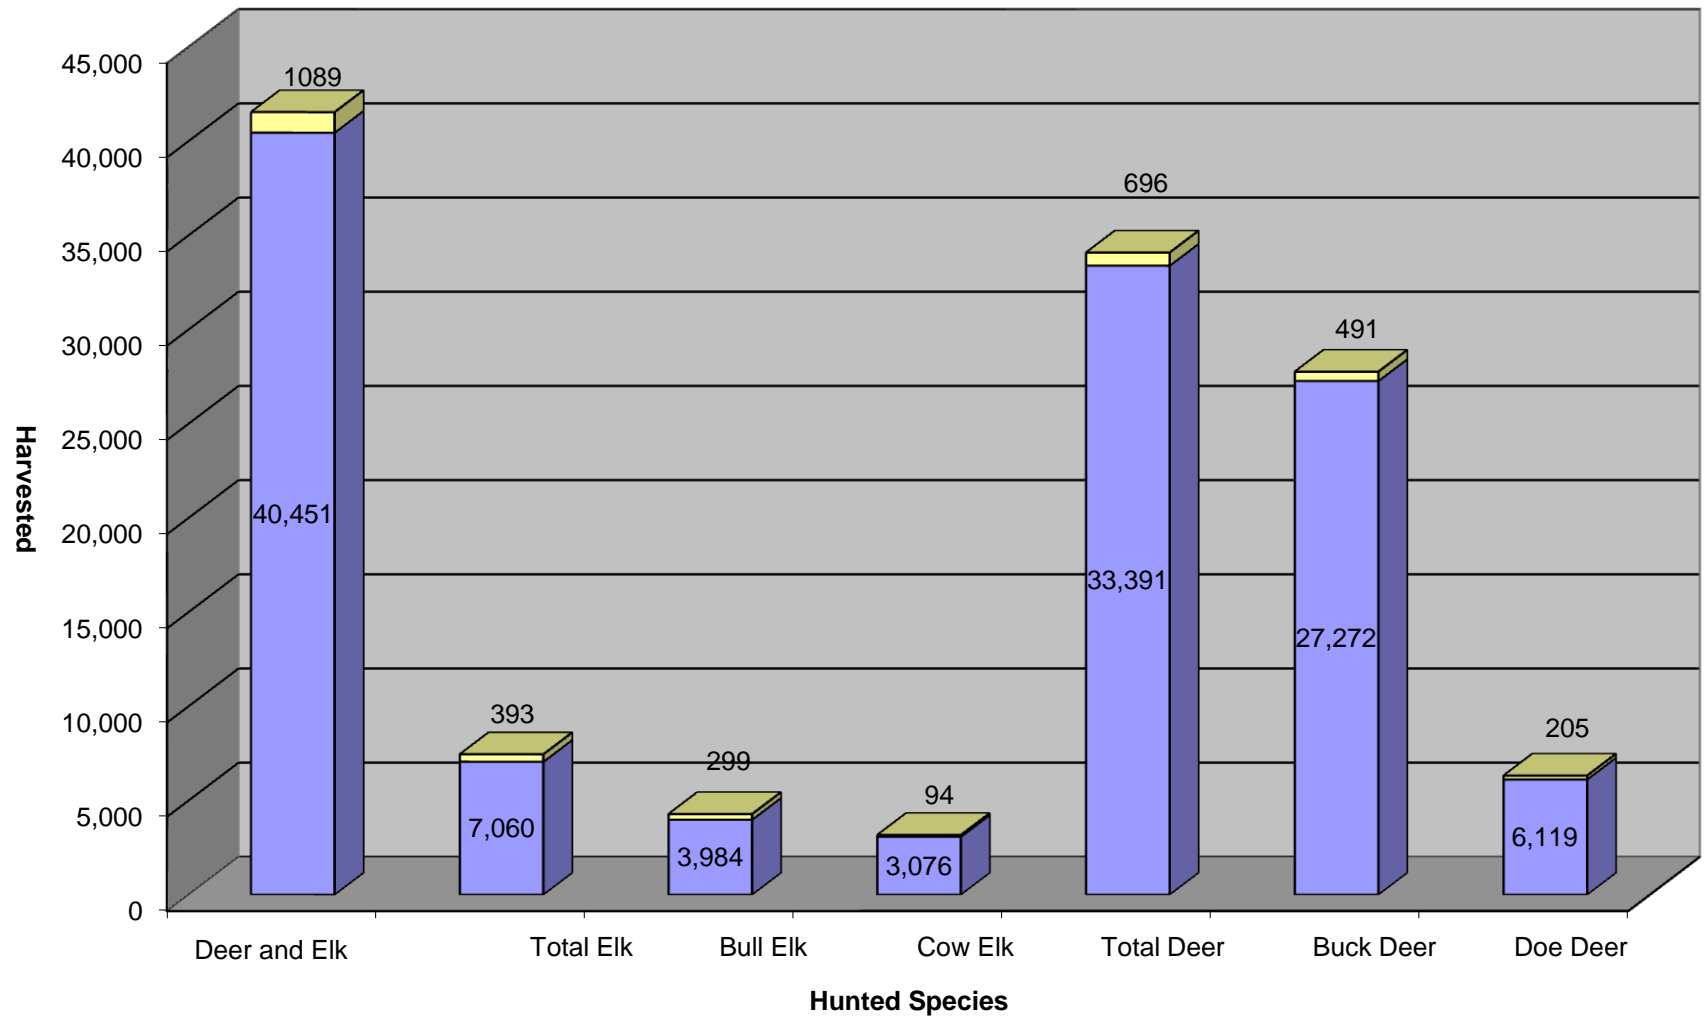

2010-2011 Harvest Data

■ State Hunters ■ Tribal Hunters

2010-2011 Region 1 Deer Harvest by GMU

Game Mgt. Unit Name	Game Mgt. Unit	State Buck	Tribal Buck	Total Harvest	State %	Tribal %	State Doe	Tribal Doe	Total Harvest	State %	Tribal %	State Total	Tribal Total	State %	Tribal %	Total Harvest
Sherman	101	771	0	771	100%	0%	236	0	236	100%	0%	1007	0	100%	0%	1007
Kelly Hill	105	278	0	278	100%	0%	38	0	38	100%	0%	316	0	100%	0%	316
Douglas	108	333	0	333	100%	0%	55	0	55	100%	0%	388	0	100%	0%	388
Aladdin	111	357	0	357	100%	0%	28	0	28	100%	0%	385	0	100%	0%	385
Selkirk	113	362	0	362	100%	0%	25	0	25	100%	0%	387	0	100%	0%	387
49 Degrees N.	117	904	0	904	100%	0%	138	0	138	100%	0%	1042	0	100%	0%	1042
Huckleberry	121	1249	0	1249	100%	0%	199	0	199	100%	0%	1448	0	100%	0%	1448
Mt. Spokane	124	1745	0	1745	100%	0%	596	0	596	100%	0%	2341	0	100%	0%	2341
Mica Peak	127	467	0	467	100%	0%	173	0	173	100%	0%	640	0	100%	0%	640
Cheney	130	398	0	398	100%	0%	222	0	222	100%	0%	620	0	100%	0%	620
Roosevelt	133	448	0	448	100%	0%	208	0	208	100%	0%	656	0	100%	0%	656
Harrington	136	347	0	347	100%	0%	136	0	136	100%	0%	483	0	100%	0%	483
Steptoe	139	652	0	652	100%	0%	297	0	297	100%	0%	949	0	100%	0%	949
Almota	142	476	0	476	100%	0%	153	0	153	100%	0%	629	0	100%	0%	629
Mayview	145	236	0	236	100%	0%	63	0	63	100%	0%	299	0	100%	0%	299
Prescott	149	581	0	581	100%	0%	17	0	17	100%	0%	598	0	100%	0%	598
Blue Creek	154	199	0	199	100%	0%	152	0	152	100%	0%	351	0	100%	0%	351
Mill Creek	157	0	0	0	0%	0%	0	0	0	0%	0%	0	0	0%	0%	0
Dayton	162	302	0	302	100%	0%	136	0	136	100%	0%	438	0	100%	0%	438
Marengo	163	102	0	102	100%	0%	37	0	37	100%	0%	139	0	100%	0%	139
Tucannon	166	120	0	120	100%	0%	12	0	12	100%	0%	132	0	100%	0%	132
Wenaha	169	21	0	21	100%	0%	0	0	0	0%	0%	21	0	100%	0%	21
Mountain View	172	76	0	76	100%	0%	17	0	17	100%	0%	93	0	100%	0%	93
Lick Creek	175	43	0	43	100%	0%	16	0	16	100%	0%	59	0	100%	0%	59
Peola	178	176	0	176	100%	0%	60	0	60	100%	0%	236	0	100%	0%	236
Couse	181	176	0	176	100%	0%	35	0	35	100%	0%	211	0	100%	0%	211
Grande Ronde	186	43	0	43	100%	0%	3	0	3	100%	0%	46	0	100%	0%	46
Total		10862	0	10862	100%	0%	3052	0	3052	100%	0%	13914	0	100%	0%	13914