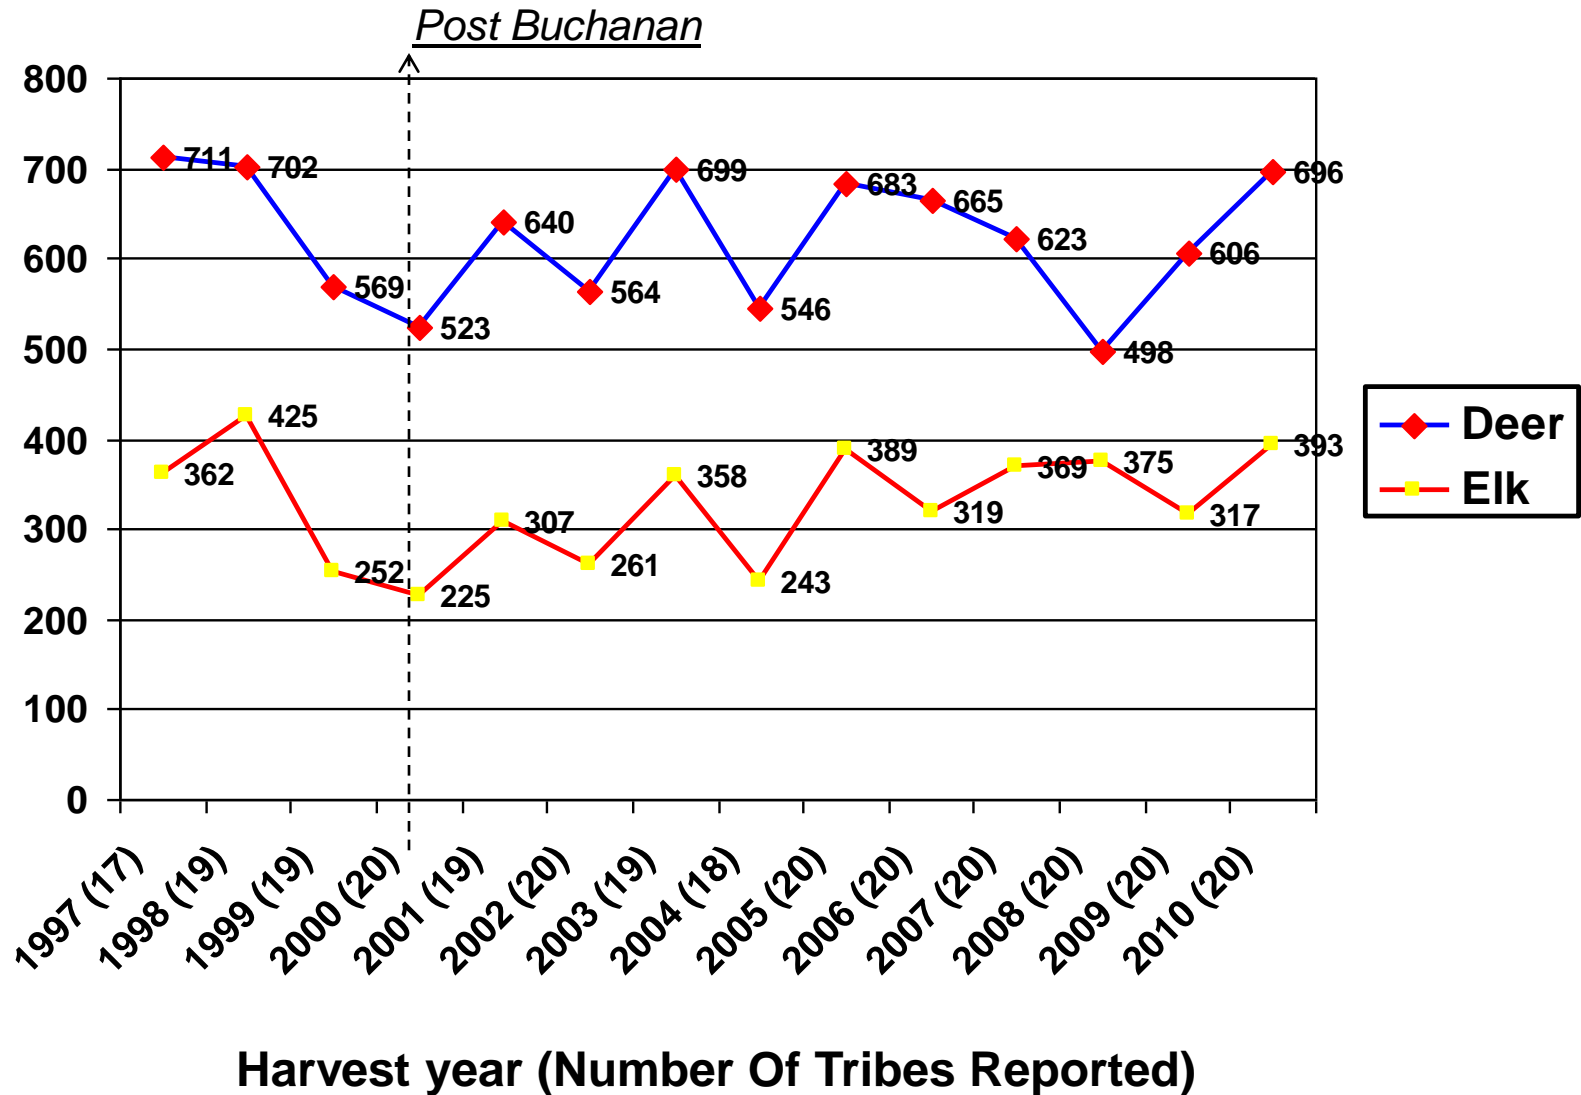

Tribal Harvest