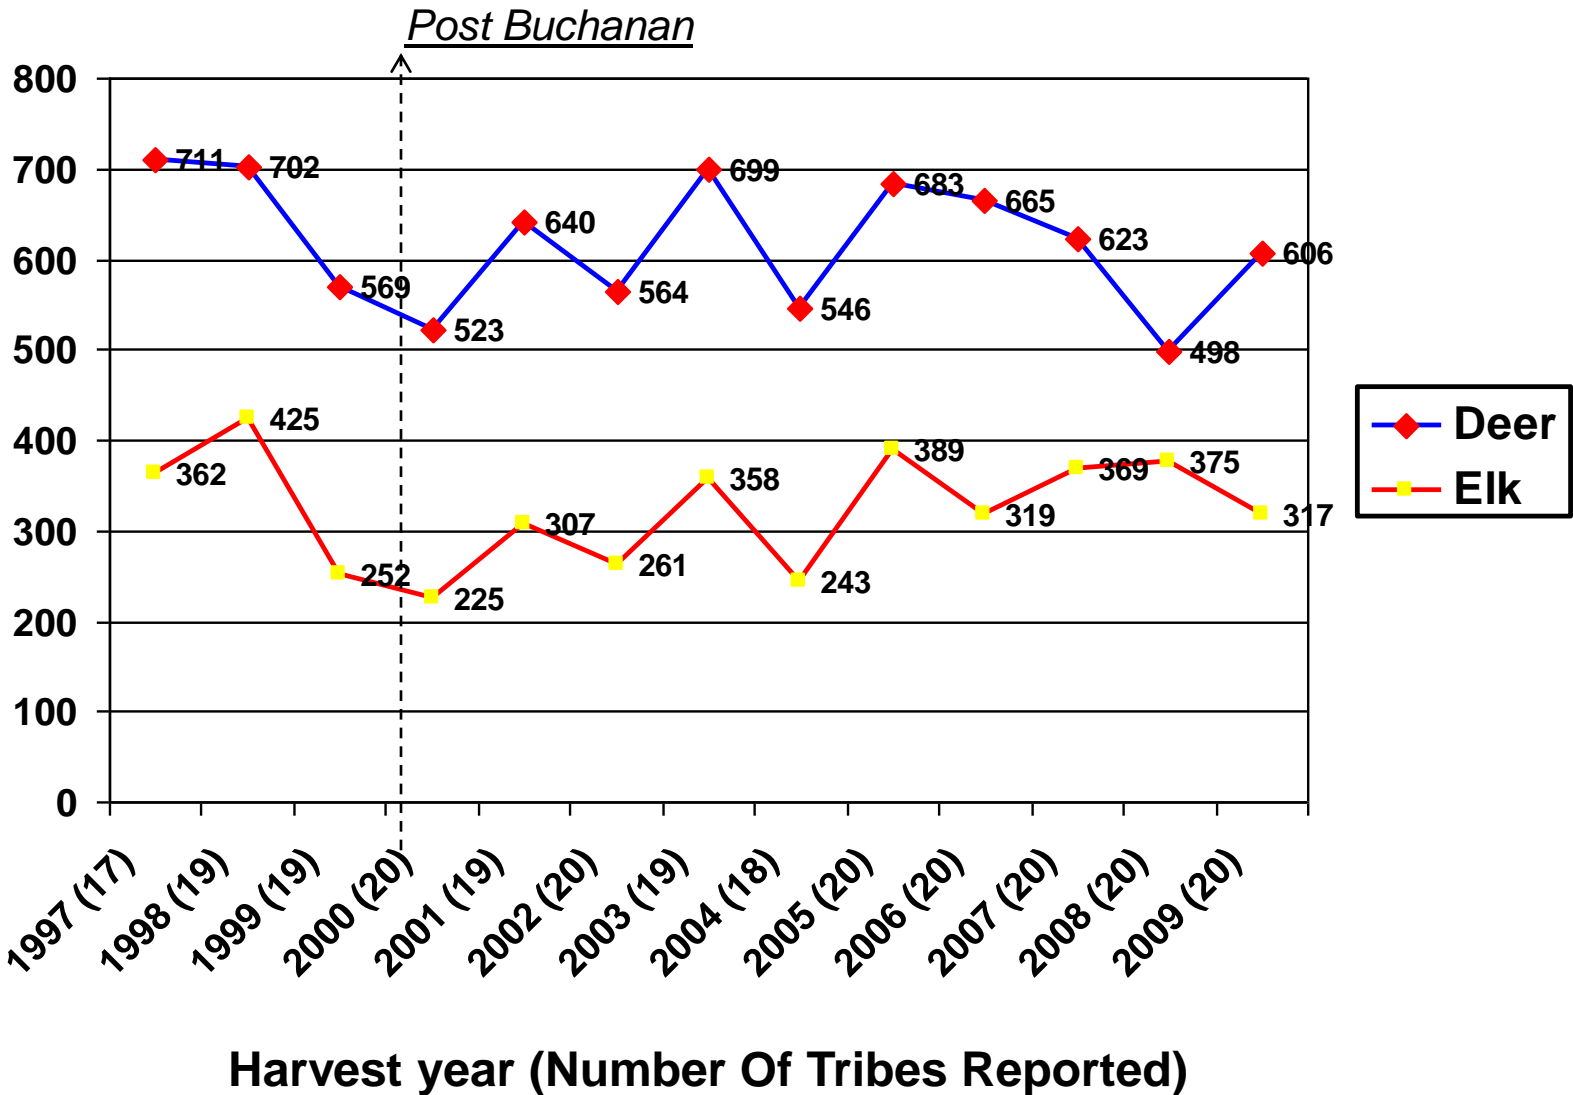

Tribal Harvest

2009-2010 Region 1 Deer Harvest by GMU

Game Mgt. Unit Name	Game Mgt. Unit	State Buck	Tribal Buck	Total Harvest	State %	Tribal %	State Doe	Tribal Doe	Total Harvest	State %	Tribal %	State Total	Tribal Total	State %	Tribal %	Total Harvest
Sherman	101	878	0	878	100%	0%	435	0	435	100%	0%	1313	0	100%	0%	1313
Kelly Hill	105	398	0	398	100%	0%	67	0	67	100%	0%	465	0	100%	0%	465
Douglas	108	273	0	273	100%	0%	80	0	80	100%	0%	353	0	100%	0%	353
Aladdin	111	313	0	313	100%	0%	79	0	79	100%	0%	392	0	100%	0%	392
Selkirk	113	302	0	302	100%	0%	98	0	98	100%	0%	400	0	100%	0%	400
49 Degrees N.	117	859	0	859	100%	0%	264	0	264	100%	0%	1123	0	100%	0%	1123
Huckleberry	121	1244	0	1244	100%	0%	367	0	367	100%	0%	1611	0	100%	0%	1611
Mt. Spokane	124	1801	0	1801	100%	0%	698	0	698	100%	0%	2499	0	100%	0%	2499
Mica Peak	127	418	0	418	100%	0%	146	0	146	100%	0%	564	0	100%	0%	564
Cheney	130	465	0	465	100%	0%	148	0	148	100%	0%	613	0	100%	0%	613
Roosevelt	133	402	0	402	100%	0%	256	0	256	100%	0%	658	0	100%	0%	658
Harrington	136	354	0	354	100%	0%	155	0	155	100%	0%	509	0	100%	0%	509
Steptoe	139	622	0	622	100%	0%	290	0	290	100%	0%	912	0	100%	0%	912
Almota	142	479	0	479	100%	0%	167	0	167	100%	0%	646	0	100%	0%	646
Mayview	145	214	0	214	100%	0%	50	0	50	100%	0%	264	0	100%	0%	264
Prescott	149	501	0	501	100%	0%	8	0	8	100%	0%	509	0	100%	0%	509
Blue Creek	154	221	0	221	100%	0%	144	0	144	100%	0%	365	0	100%	0%	365
Mill Creek	157	3	0	3	100%	0%	0	0	0	0%	0%	3	0	100%	0%	3
Dayton	162	333	0	333	100%	0%	134	0	134	100%	0%	467	0	100%	0%	467
Marengo	163	95	0	95	100%	0%	39	0	39	100%	0%	134	0	100%	0%	134
Tucannon	166	67	0	67	100%	0%	16	0	16	100%	0%	83	0	100%	0%	83
Wenaha	169	42	0	42	100%	0%	0	0	0	0%	0%	42	0	100%	0%	42
Mountain View	172	69	0	69	100%	0%	18	0	18	100%	0%	87	0	100%	0%	87
Lick Creek	175	61	0	61	100%	0%	16	0	16	100%	0%	77	0	100%	0%	77
Peola	178	165	0	165	100%	0%	76	0	76	100%	0%	241	0	100%	0%	241
Couse	181	173	0	173	100%	0%	7	0	7	100%	0%	180	0	100%	0%	180
Grande Ronde	186	27	0	27	100%	0%	0	0	0	100%	0%	27	0	100%	0%	27
Total		10779	0	10779	100%	0%	3758	0	3758	100%	0%	14537	0	100%	0%	14537