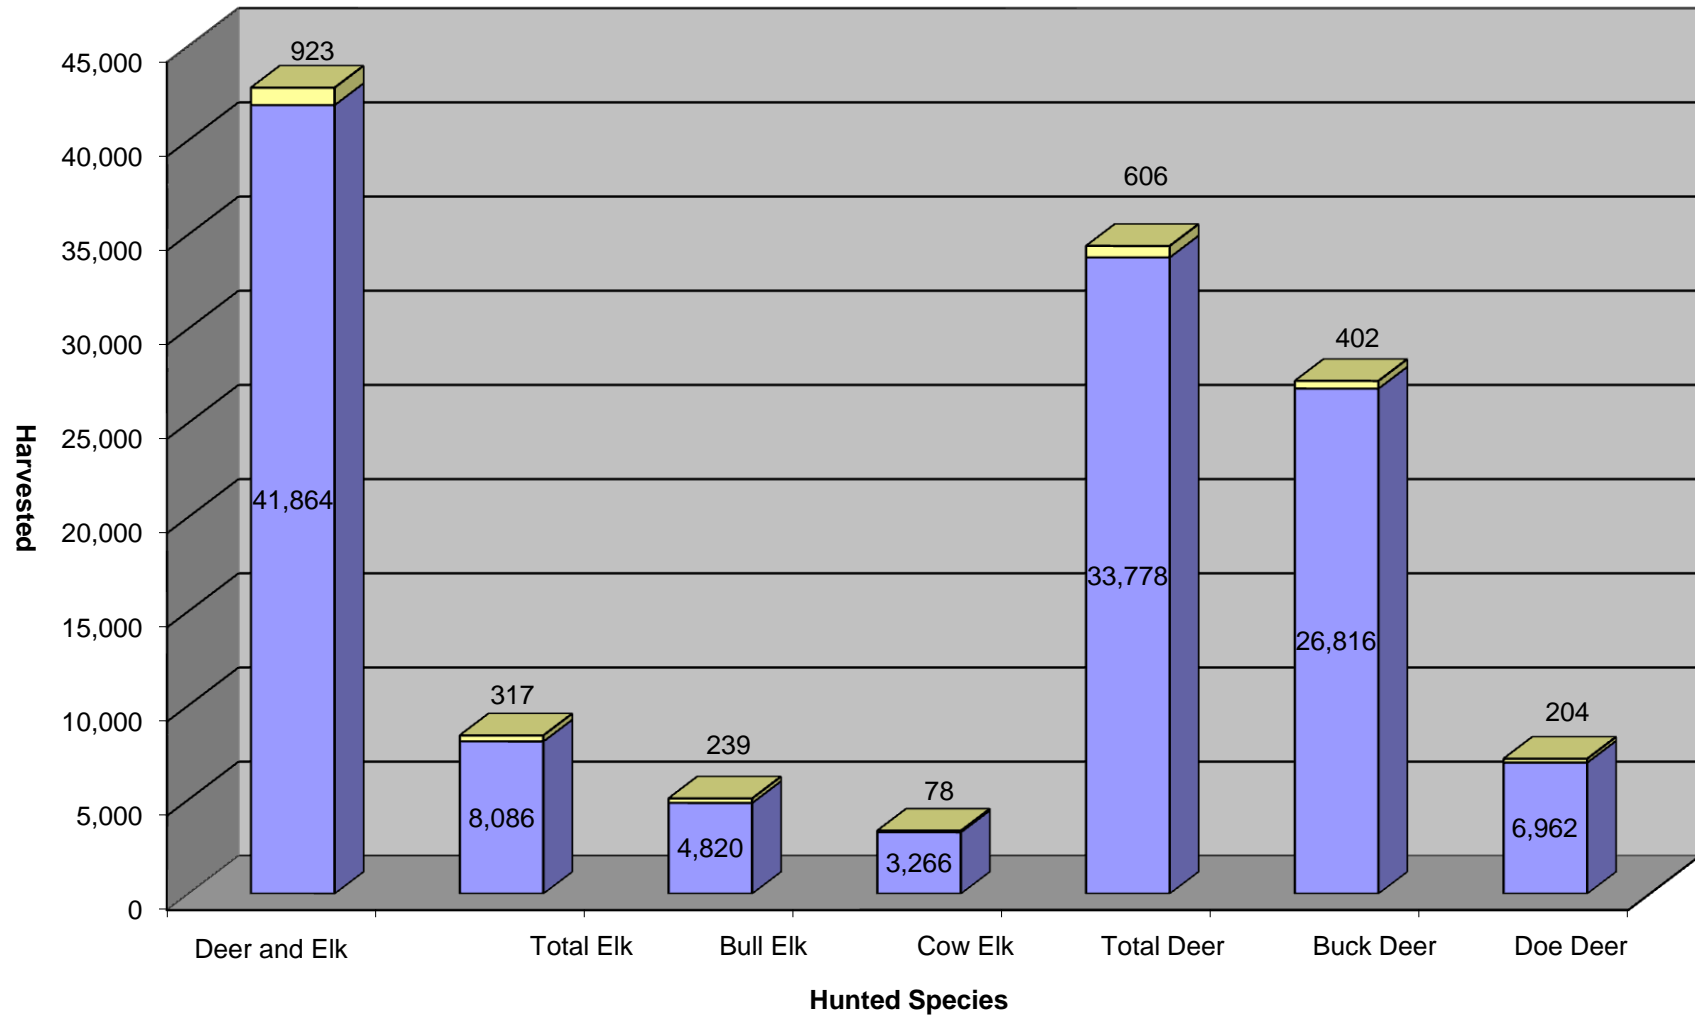

2009-2010 Harvest Data

■ State Hunters ■ Tribal Hunters