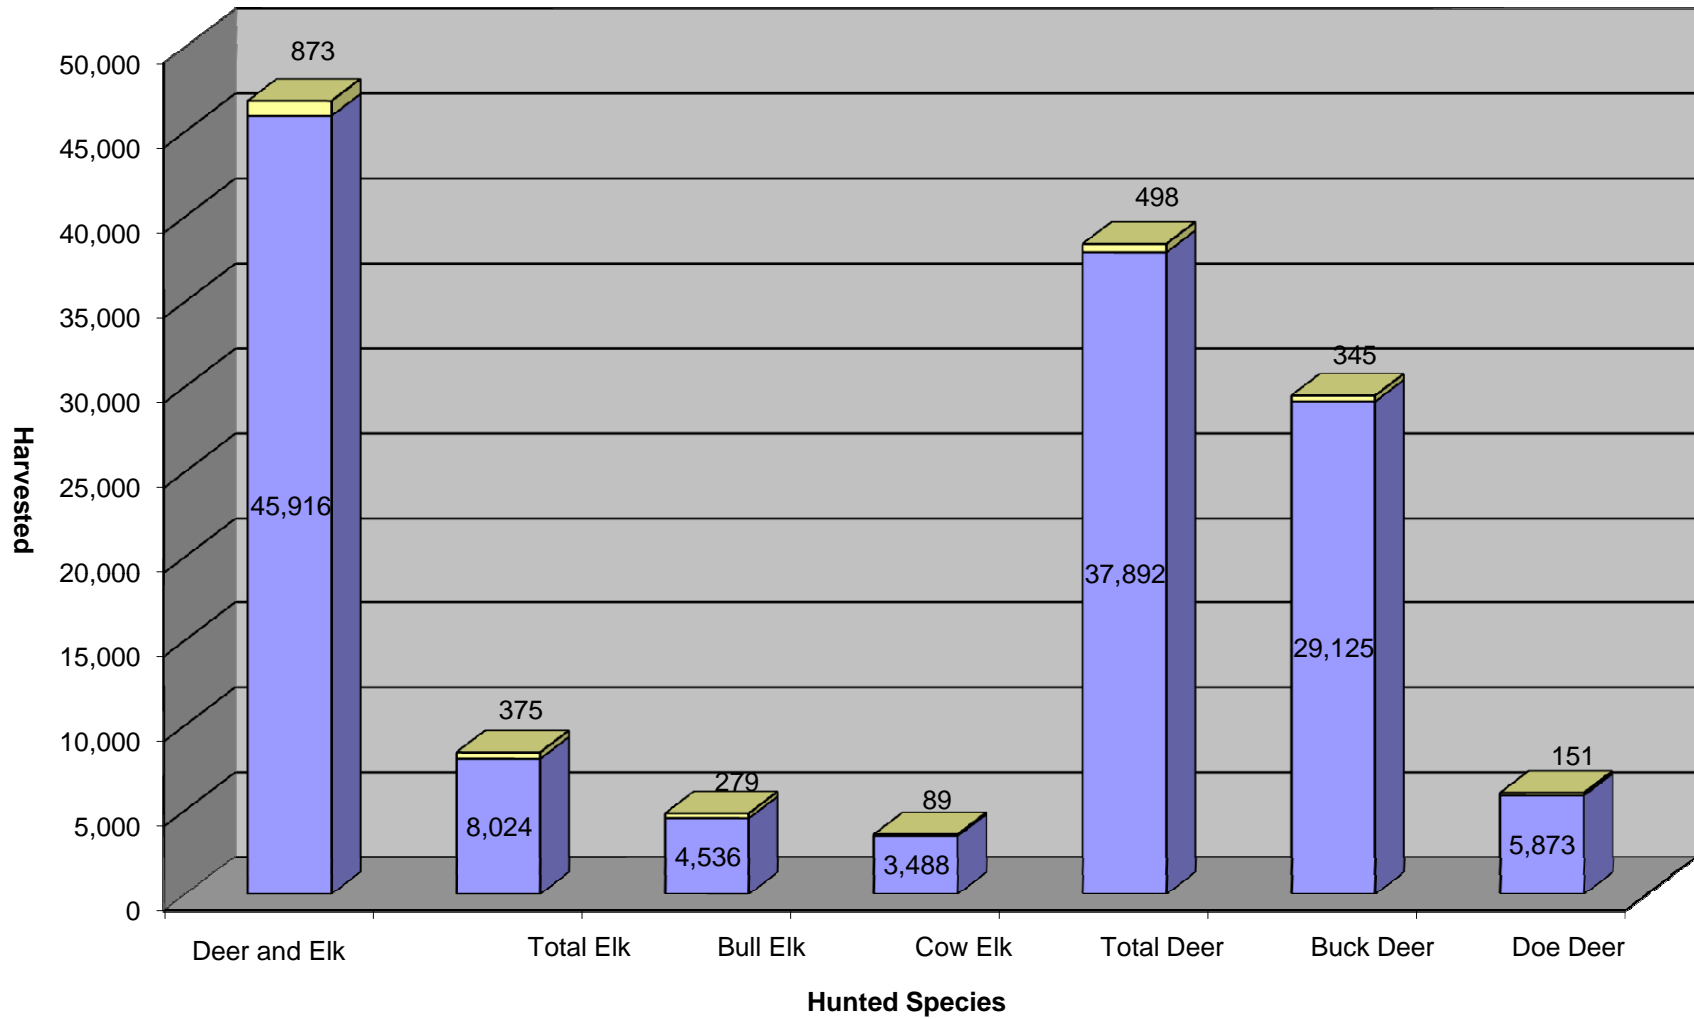

2008-2009 Harvest Data

State Hunters Tribal Hunters