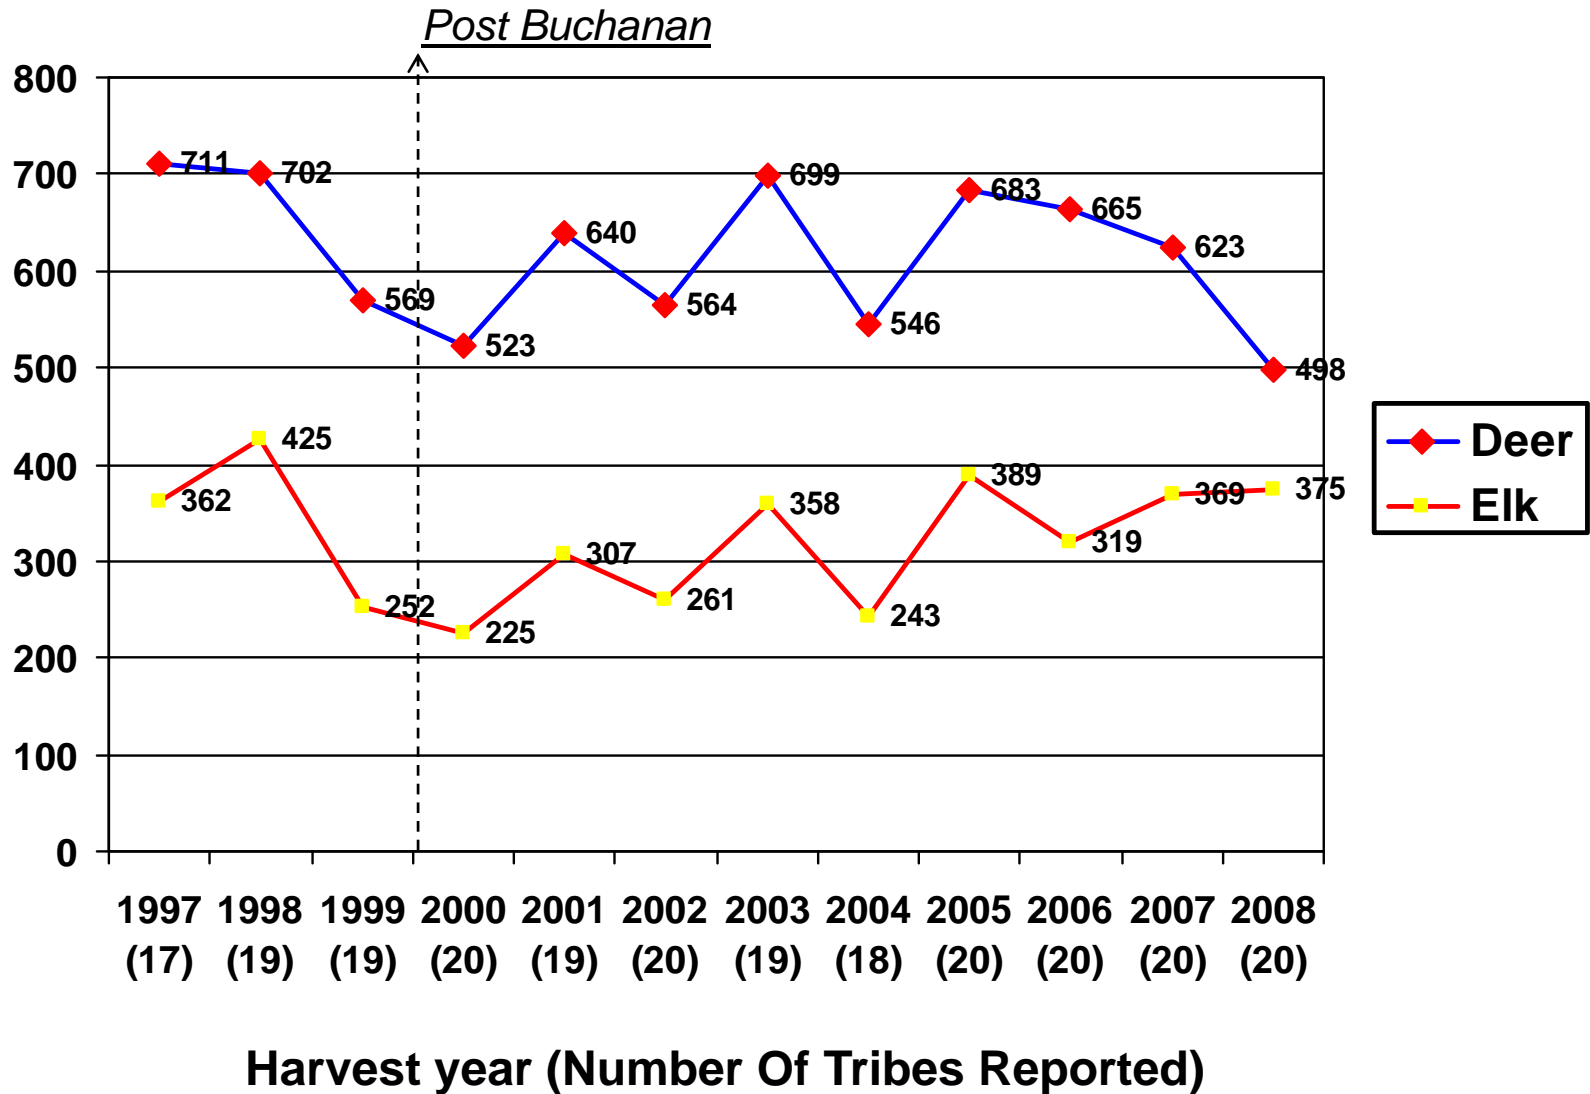

Tribal Harvest

2008-2009 Region 1 Deer Harvest by GMU

Game Mgt. Unit Name	Game Mgt. Unit	State Buck	Tribal Buck	Total Harvest	State %	Tribal %	State Doe	Tribal Doe	Total Harvest	State %	Tribal %	State Total	Tribal Total	State %	Tribal %	Total Harvest
Sherman	101	757	0	757	100%	0%	344	0	344	100%	0%	1101	0	100%	0%	1101
Kelly Hill	105	364	0	364	100%	0%	124	0	124	100%	0%	488	0	100%	0%	488
Douglas	108	282	0	282	100%	0%	136	0	136	100%	0%	418	0	100%	0%	418
Aladdin	111	354	0	354	100%	0%	87	0	87	100%	0%	441	0	100%	0%	441
Selkirk	113	346	0	346	100%	0%	98	0	98	100%	0%	444	0	100%	0%	444
49 Degrees N.	117	998	0	998	100%	0%	348	0	348	100%	0%	1346	0	100%	0%	1346
Huckleberry	121	1499	0	1499	100%	0%	733	0	733	100%	0%	2232	0	100%	0%	2232
Mt. Spokane	124	2033	0	2033	100%	0%	951	0	951	100%	0%	2984	0	100%	0%	2984
Mica Peak	127	456	0	456	100%	0%	172	0	172	100%	0%	628	0	100%	0%	628
Cheney	130	517	0	517	100%	0%	247	0	247	100%	0%	764	0	100%	0%	764
Roosevelt	133	569	0	569	100%	0%	222	0	222	100%	0%	791	0	100%	0%	791
Harrington	136	409	0	409	100%	0%	121	0	121	100%	0%	530	0	100%	0%	530
Steptoe	139	706	0	706	100%	0%	281	0	281	100%	0%	987	0	100%	0%	987
Almota	142	517	0	517	100%	0%	190	0	190	100%	0%	707	0	100%	0%	707
Mayview	145	244	0	244	100%	0%	55	0	55	100%	0%	299	0	100%	0%	299
Prescott	149	550	0	550	100%	0%	109	0	109	100%	0%	659	0	100%	0%	659
Blue Creek	154	235	0	235	100%	0%	130	0	130	100%	0%	365	0	100%	0%	365
Mill Creek	157	0	0	0	0%	0%	1	0	1	100%	0%	1	0	100%	0%	1
Dayton	162	322	0	322	100%	0%	110	0	110	100%	0%	432	0	100%	0%	432
Marengo	163	106	0	106	100%	0%	33	0	33	100%	0%	139	0	100%	0%	139
Tucannon	166	76	0	76	100%	0%	10	0	10	100%	0%	86	0	100%	0%	86
Wenaha	169	35	0	35	100%	0%	0	0	0	100%	0%	35	0	100%	0%	35
Mountain View	172	61	0	61	100%	0%	20	0	20	100%	0%	81	0	100%	0%	81
Lick Creek	175	33	0	33	100%	0%	10	0	10	100%	0%	43	0	100%	0%	43
Peola	178	160	0	160	100%	0%	69	0	69	100%	0%	229	0	100%	0%	229
Couse	181	170	0	170	100%	0%	28	0	28	100%	0%	198	0	100%	0%	198
Grande Ronde	186	39	0	39	100%	0%	1	0	1	100%	0%	40	0	100%	0%	40
Total		11838	0	11838	100%	0%	4630	0	4630	100%	0%	16468	0	100%	0%	16468