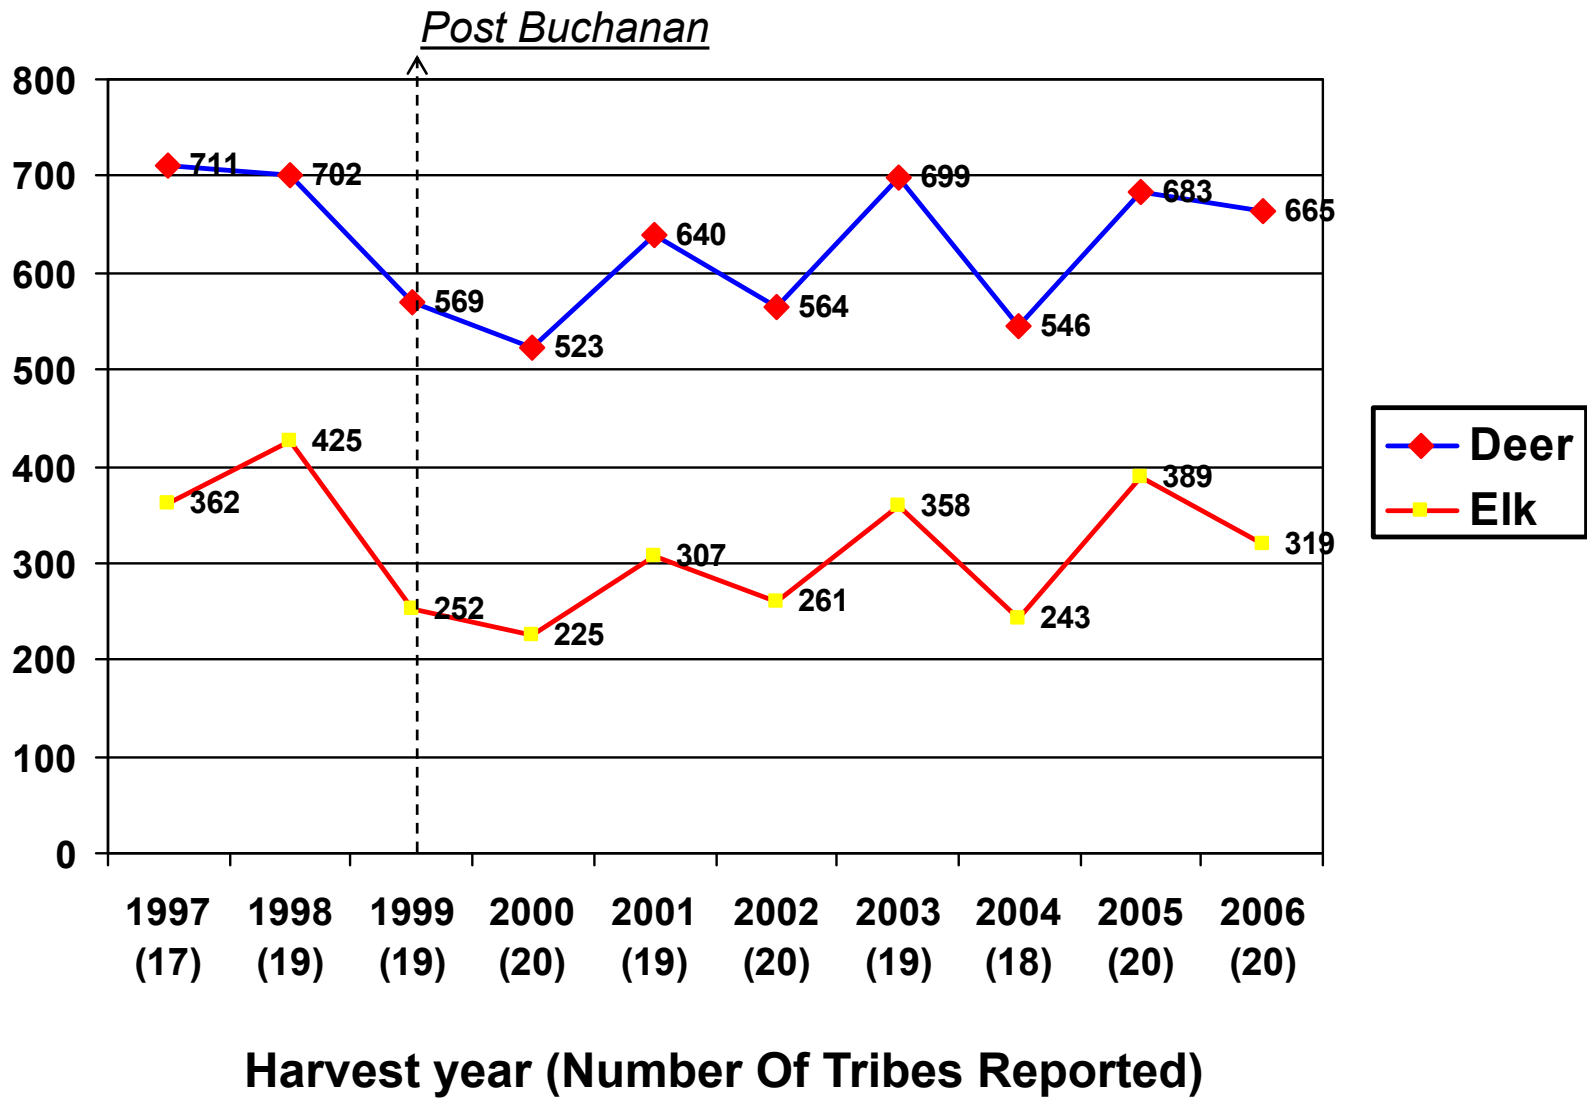

2006-2007 Region 6 Elk Harvest by GMU

Game Mgt. Unit Name	Game Mgt. Unit	State Bull	Tribal Bull	Total Harvest	State %	Tribal %	State Cow	Tribal Cow	Total Harvest	State %	Tribal %	State Total	Tribal Total	State %	Tribal %	Total Harvest
Hoko	601	6	18	24	25%	75%	0	1	1	0%	100%	6	19	24%	76%	25
Dickey	602	20	21	41	49%	51%	0	6	6	0%	100%	20	27	43%	57%	47
Pysht	603	7	6	13	54%	46%	0	2	2	0%	100%	7	8	47%	53%	15
Sol Duc	607	29	4	33	88%	12%	5	7	12	42%	58%	34	11	76%	24%	45
Goodman	612	15	9	24	63%	38%	0	1	1	0%	100%	15	10	60%	40%	25
Clearwater	615	38	24	62	61%	39%	2	2	4	50%	50%	40	26	61%	39%	66
Matheny	618	9	3	12	75%	25%	0	0	0	0%	0%	9	3	75%	25%	12
Olympic	621	14	6	20	70%	30%	4	7	11	36%	64%	18	13	58%	42%	31
Coyle	624	4	0	4	100%	0%	3	1	4	75%	25%	7	1	88%	13%	8
Kitsap	627	0	0	0	0%	0%	0	0	0	0%	0%	0	0	0%	0%	0
Mason	633	0	0	0	0%	0%	0	0	0	0%	0%	0	0	0%	0%	0
Skokomish	636	3	7	10	30%	70%	0	0	0	0%	0%	3	7	30%	70%	10
Quinault Ridge	638	19	1	20	95%	5%	4	0	4	100%	0%	23	1	96%	4%	24
Copalis	642	1	1	2	50%	50%	0	0	0	0%	0%	1	1	50%	50%	2
Wynoochee	648	32	7	39	82%	18%	9	13	22	41%	59%	41	20	67%	33%	61
Satsop	651	14	9	23	61%	39%	12	7	19	63%	37%	26	16	62%	38%	42
Puyallup	652	49	0	49	100%	0%	32	0	32	100%	0%	81	0	100%	0%	81
White River	653	5	36	41	12%	88%	0	6	6	0%	100%	5	42	11%	89%	47
Mashel	654	29	3	32	91%	9%	11	4	15	73%	27%	40	7	85%	15%	47
North River	658	67	0	67	100%	0%	16	0	16	100%	0%	83	0	100%	0%	83
Minot Peak	660	36	0	36	100%	0%	36	1	37	97%	3%	72	1	99%	1%	73
Capitol Peak	663	6	1	7	86%	14%	2	0	2	100%	0%	8	1	89%	11%	9
Deschutes	666	17	0	17	100%	0%	14	0	14	100%	0%	31	0	100%	0%	31
Skookumchuck	667	17	1	18	94%	6%	36	0	36	100%	0%	53	1	98%	2%	54
Fall River	672	45	0	45	100%	0%	22	0	22	100%	0%	67	0	100%	0%	67
Williams Crk.	673	116	0	116	100%	0%	53	0	53	100%	0%	169	0	100%	0%	169
Bear River	681	37	0	37	100%	0%	23	0	23	100%	0%	60	0	100%	0%	60
Long Beach	684	11	0	11	100%	0%	15	0	15	100%	0%	26	0	100%	0%	26
Long Island	699	5	0	5	100%	0%	1	0	1	100%	0%	6	0	100%	0%	6
Total		651	157	808	81%	19%	300	58	358	84%	16%	951	215	82%	18%	1166

Tribal Harvest